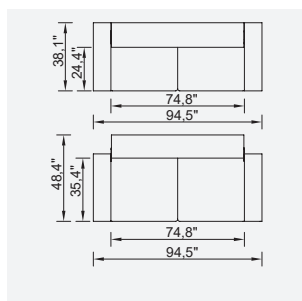

victoria

- Bed feature (CSS Mechanism)
- Extended seats in depth (CSS Mechanism)
- 35 density high-resilient seat foam
- Frame strengthened with ply-Wooden (10 year warranty compliance with European norms)
- Seating height 16,1" inç
- Sofa height 30,7" inç

Metal Leg Color

Wooden Based Color

3 Sofa