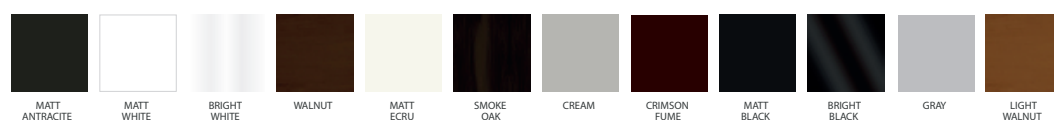

victoria

- Bed feature (CSS Mechanism)
- Extended seats in depth (CSS Mechanism)
- 35 density high-resilient seat foam
- Frame strengthened with ply-Wooden (10 year warranty compliance with European norms)
- Seating height 16,1" inç
- Sofa height 30,7" inç

Metal Leg Color

Wooden Based Color

3 Sofa

2.5 Sofa

Efes Armchair