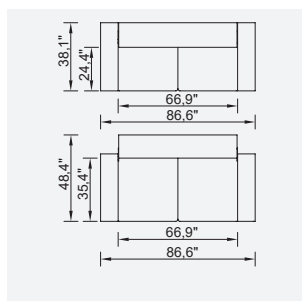

victoria

- Bed feature (CSS Mechanism)
- Extended seats in depth (CSS Mechanism)
- 35 density high-resilient seat foam
- Frame strengthened with ply-Wooden (10 year warranty compliance with European norms)
- Seating height 16,1" inç
- Sofa height 30,7" inç

Metal Leg Color

Wooden Based Color

2.5 Sofa