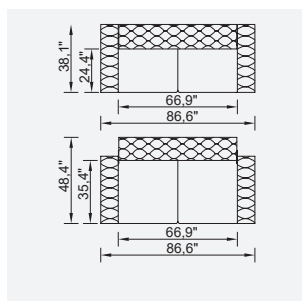

valentino

- Bed feature (CSS Mechanism)
- Extended seats in depth (CSS Mechanism)
- 35 density high-resilient seat foam
- Frame strengthened with ply-Wooden (10 year warranty compliance with European norms)
- Seating height 16,1" inç
- Sofa height 30,7" inç

Metal Leg Color

Quilted

Wooden Based Color

2.5 Sofa