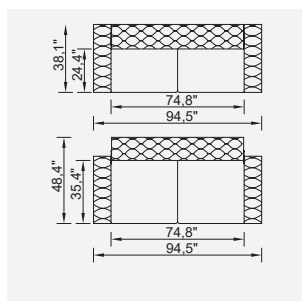

valentino

- Bed feature (CSS Mechanism)
- Extended seats in depth (CSS Mechanism)
- 35 density high-resilient seat foam
- Frame strengthened with ply-Wooden (10 year warranty compliance with European norms)
- Seating height 16,1" inç
- Sofa height 30,7" inç

Metal Leg Color

Quilted

Wooden Based Color

3 Sofa