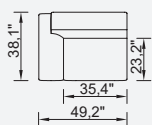

Metal Leg  
Color

RAL 9005  
BLACK

DSS  
MECHANISM

Single Bed

90 Arm Module  
(Left)

90 Arm Module  
(Right)

105 Arm Module  
(Left)

105 Arm Module  
(Right)