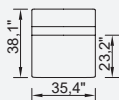

OPTION 1

Corner Module