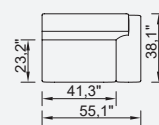

Metal Leg  
Color

RAL 9005  
BLACK

DSS  
MECHANISM

Single Bed

90 Arm Module  
(Left)

90 Arm Module  
(Right)

105 Arm Module  
(Left)

105 Arm Module  
(Right)