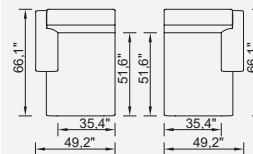

Inter Module