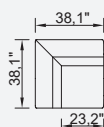

valencia

- 35 density high-resilient seat foam
- **HYPER sponge on the back**
- Frame strengthened with ply-Wooden
  (10 year warranty compliance with European norms)
- Modular structure provides unlimited options
- Seating height 15,7" inç
- Sofa height 29,9" inç

Metal Leg
Color

RAL 9005
BLACK

DSS
MECHANISM

Single Bed

90 Arm Module
(Left)

90 Arm Module
(Right)

105 Arm Module
(Left)

105 Arm Module
(Right)

Relaxing Module
(Left-Right)

Inter Module

Corner Module