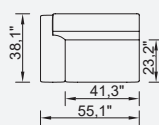

Metal Leg  
Color

RAL 9005  
BLACK

DSS  
MECHANISM

Single Bed

90 Arm Module  
(Left)

90 Arm Module  
(Right)

105 Arm Module  
(Left)

105 Arm Module  
(Right)