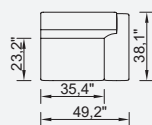

Metal Leg  
Color

RAL 9005  
BLACK

DSS  
MECHANISM

Single Bed

90 Arm Module  
(Left)

90 Arm Module  
(Right)

105 Arm Module  
(Left)

105 Arm Module  
(Right)