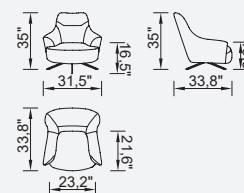

# valencia

- 35 density high-resilient seat foam
- **HYPER sponge on the back**
- Frame strengthened with ply-Wooden  
( 10 year warranty compliance with European norms )
- Modular structure provides unlimited options
- Seating height 15,7" inç
- Sofa height 29,9" inç

Metal Leg  
Color

RAL 9005  
BLACK

DSS  
MECHANISM

Single Bed

90 Arm Module  
(Left)

90 Arm Module  
(Right)

105 Arm Module  
(Left)

105 Arm Module  
(Right)

Relaxing Module  
(Left-Right)

Inter Module

Corner Module

Living Area Module

Piri Armchair

OPTION 1

OPTION 2

OPTION 3