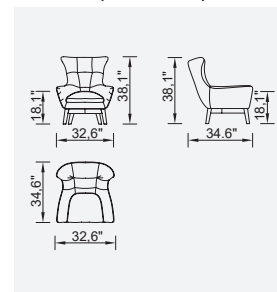

Maserati Armchair (Wooden)

OPTION 5