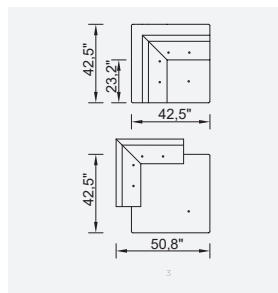

# prada

- 35 density high-resilient seat foam
- Modular structure provides unlimited options
- Frame strengthened with ply-Wooden (10 year warranty compliance with European norms)
- Seating height 16,1" inç
- Sofa height 34,6" inç

## Wooden Based Color

Arm Module (Left)

Arm Module (Right)

Corner Module

Inter Module

Relaxing Module

Arm Module 3 Seater (Left)

Arm Module 3 Seater (Right)