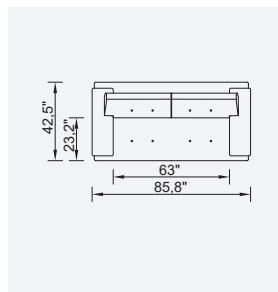

3 Sofa

OPTION 7