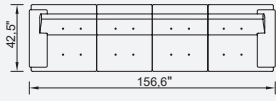

## Wooden Based Color

Arm Module (Left)

Arm Module (Right)

Corner Module

Inter Module

Relaxing Module

Arm Module 3 Seater (Left)

Arm Module 3 Seater (Right)

3 Sofa

2.5 Sofa

Maserati Armchair (Wooden)

OPTION 1

OPTION 3

OPTION 7

OPTION 8

OPTION 5