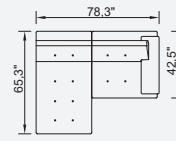

3 Sofa

2.5 Sofa

Maserati Armchair (Wooden)

OPTION 1

OPTION 3

OPTION 7

OPTION 8

OPTION 5