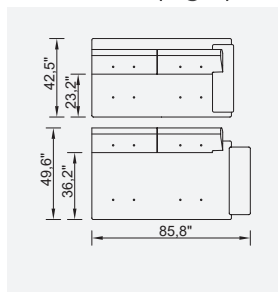

# prada

- 35 density high-resilient seat foam
- Modular structure provides unlimited options
- Frame strengthened with ply-Wooden (10 year warranty compliance with European norms)
- Seating height 16,1" inç
- Sofa height 34,6" inç

## Wooden Based Color

Arm Module (Left)

Arm Module (Right)

Corner Module

Inter Module

Relaxing Module

Arm Module 3 Seater (Left)

Arm Module 3 Seater (Right)