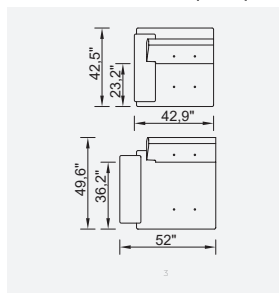

Arm Module (Left)