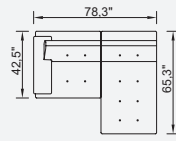

3 Sofa

2.5 Sofa

Maserati Armchair (Wooden)

OPTION 1

OPTION 3

OPTION 7

OPTION 8

OPTION 5