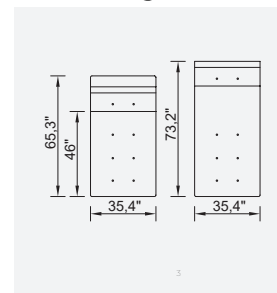

# prada

- 35 density high-resilient seat foam
- Modular structure provides unlimited options
- Frame strengthened with ply-Wooden (10 year warranty compliance with European norms)
- Seating height 16,1" inç
- Sofa height 34,6" inç

## Wooden Based Color

Arm Module (Left)

Arm Module (Right)

Corner Module

Inter Module

Relaxing Module

Arm Module 3 Seater (Left)

Arm Module 3 Seater (Right)