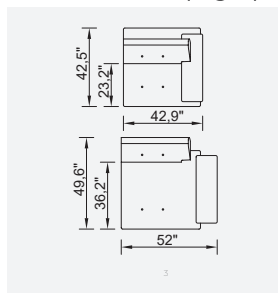

Arm Module (Right)