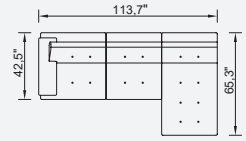

3 Sofa

2.5 Sofa

Maserati Armchair (Wooden)

OPTION 1

OPTION 3

OPTION 7

OPTION 8

OPTION 5