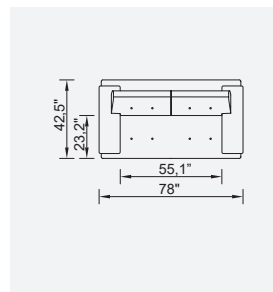

2.5 Sofa

OPTION 8