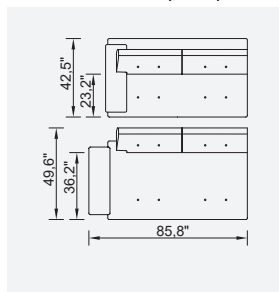

# prada

- 35 density high-resilient seat foam
- Modular structure provides unlimited options
- Frame strengthened with ply-Wooden (10 year warranty compliance with European norms)
- Seating height 16,1" inç
- Sofa height 34,6" inç

## Wooden Based Color

Arm Module (Left)

Arm Module (Right)

Corner Module

Inter Module

Relaxing Module

Arm Module 3 Seater (Left)

Arm Module 3 Seater (Right)