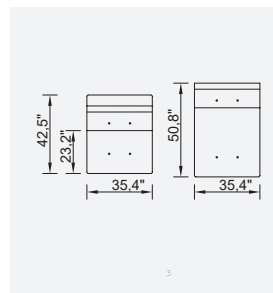

# prada

- 35 density high-resilient seat foam
- Modular structure provides unlimited options
- Frame strengthened with ply-Wooden (10 year warranty compliance with European norms)
- Seating height 16,1" inç
- Sofa height 34,6" inç

## Wooden Based Color

Arm Module (Left)

Arm Module (Right)

Corner Module

Inter Module

Relaxing Module

Arm Module 3 Seater (Left)

Arm Module 3 Seater (Right)