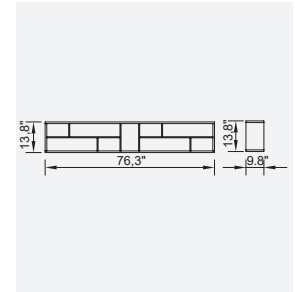

# pera

- Feather sponge on the back
- Frame strengthened with ply-wood (10 year warranty compliance with European norms)
- Seating height 16,1" inç
- Sofa height 32,6" inç

Metal Leg  
Color

RAL 9005  
BLACK

Corner Module (Left)

Corner Module (Right)

Inter Module

Relaxing With  
Bookcase Module  
(Left-Right)

Bookcase Module

Relaxing Module (Left)

Relaxing Module (Right)

Pouf