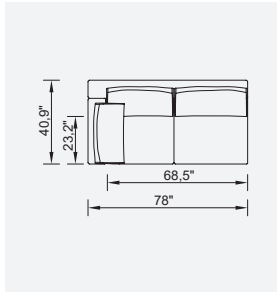

Metal Leg
Color

RAL 9005
BLACK

Corner Module (Left)