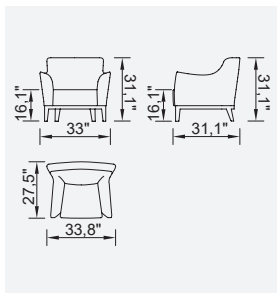

# pera

- Feather sponge on the back
- Frame strengthened with ply-wood (10 year warranty compliance with European norms)
- Seating height 16,1" inç
- Sofa height 32,6" inç

Metal Leg  
Color

RAL 9005  
BLACK

Corner Module (Left)

Corner Module (Right)

Inter Module

Relaxing With  
Bookcase Module  
(Left-Right)

Bookcase Module

Relaxing Module (Left)

Relaxing Module (Right)

Pouf

Arm Module 2 Seater  
Sofa (Left)

Arm Module 2 Seater  
Sofa (Right)

Polo Armchair

OPTION 1

OPTION 2

OPTION 3

OPTION 4

OPTION 5