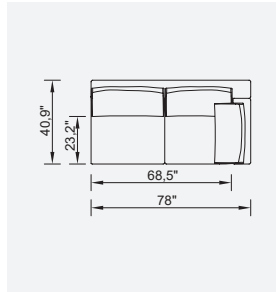

Corner Module (Right)