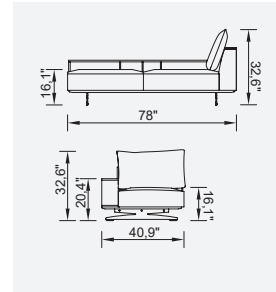

# pera

- Feather sponge on the back
- Frame strengthened with ply-wood (10 year warranty compliance with European norms)
- Seating height 16,1" inç
- Sofa height 32,6" inç

Metal Leg  
Color

RAL 9005  
BLACK

Corner Module (Left)

Corner Module (Right)

Inter Module

Relaxing With  
Bookcase Module  
(Left-Right)

Bookcase Module

Relaxing Module (Left)

Relaxing Module (Right)

Pouf

Arm Module 2 Seater  
Sofa (Left)

Arm Module 2 Seater  
Sofa (Right)

Polo Armchair

OPTION 1

OPTION 2

OPTION 3

OPTION 4

OPTION 5