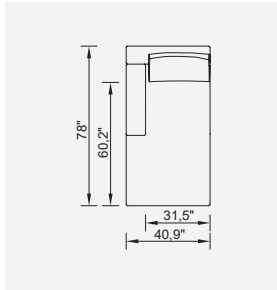

# pera

- Feather sponge on the back
- Frame strengthened with ply-wood (10 year warranty compliance with European norms)
- Seating height 16,1" inç
- Sofa height 32,6" inç

Metal Leg  
Color

RAL 9005  
BLACK

Corner Module (Left)

Corner Module (Right)

Inter Module

Relaxing With  
Bookcase Module  
(Left-Right)

Bookcase Module

Relaxing Module (Left)

Relaxing Module (Right)

Pouf