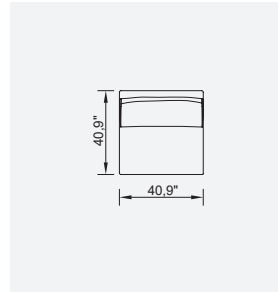

Inter Module