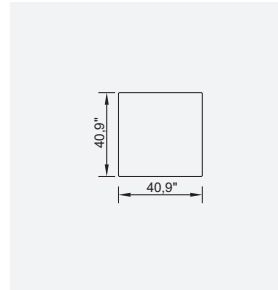

# pera

- Feather sponge on the back
- Frame strengthened with ply-wood (10 year warranty compliance with European norms)
- Seating height 16,1" inç
- Sofa height 32,6" inç

Metal Leg  
Color

RAL 9005  
BLACK

Corner Module (Left)

Corner Module (Right)

Inter Module

Relaxing With  
Bookcase Module  
(Left-Right)

Bookcase Module

Relaxing Module (Left)

Relaxing Module (Right)

Pouf