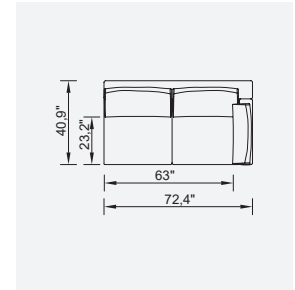

Arm Module 2 Seater
Sofa (Right)