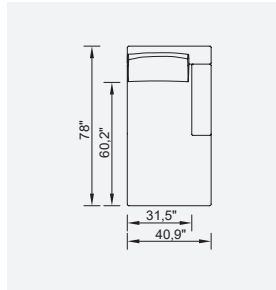

# pera

- Feather sponge on the back
- Frame strengthened with ply-wood (10 year warranty compliance with European norms)
- Seating height 16,1" inç
- Sofa height 32,6" inç

Metal Leg  
Color

RAL 9005  
BLACK

Corner Module (Left)

Corner Module (Right)

Inter Module

Relaxing With  
Bookcase Module  
(Left-Right)

Bookcase Module

Relaxing Module (Left)

Relaxing Module (Right)

Pouf