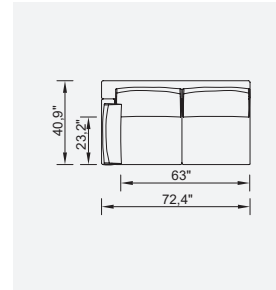

Arm Module 2 Seater
Sofa (Left)