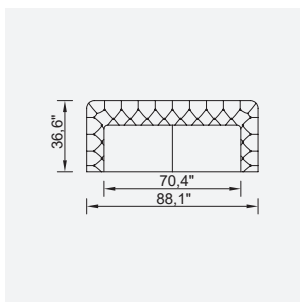

lincoln

- 35 density high-resilient seat foam
- Frame strengthened with ply-Wooden
  (10 year warranty compliance with European norms)
- Seating height 16,9" inç
- Sofa height 28,7" inç

Wooden Based Color

opera

- 35 density high-resilient seat foam
- Frame strengthened with ply-Wooden
  (10 year warranty compliance with European norms)
- Seating height 16,9" inç
- Sofa height 28,7" inç

Wooden Based Color