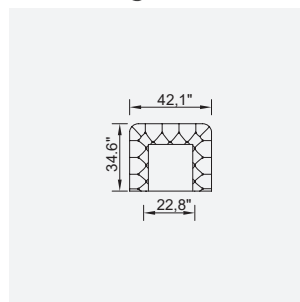

lincoln

- 35 density high-resilient seat foam
- Frame strengthened with ply-Wooden
  (10 year warranty compliance with European norms)
- Seating height 16,9" inç
- Sofa height 28,7" inç

Wooden Based Color

opera

- 35 density high-resilient seat foam
- Frame strengthened with ply-Wooden
  (10 year warranty compliance with European norms)
- Seating height 16,9" inç
- Sofa height 28,7" inç

Wooden Based Color