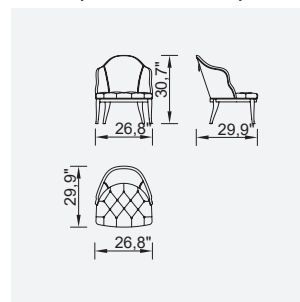

# lincoln

- 35 density high-resilient seat foam
- Frame strengthened with ply-Wooden  
( 10 year warranty compliance with European norms )
- Seating height 16,9" inç
- Sofa height 28,7" inç

Wooden Based Color

4 Sofa

3 Sofa

Single Sofa

Vals Armchair (With Handle)

# opera

- 35 density high-resilient seat foam
- Frame strengthened with ply-Wooden  
( 10 year warranty compliance with European norms )
- Seating height 16,9" inç
- Sofa height 28,7" inç

Wooden Based Color