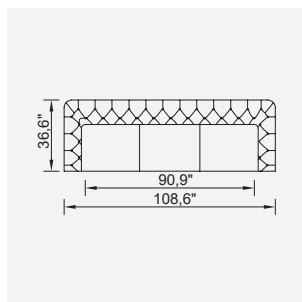

lincoln

- 35 density high-resilient seat foam
- Frame strengthened with ply-Wooden
  (10 year warranty compliance with European norms)
- Seating height 16,9" inç
- Sofa height 28,7" inç

Wooden Based Color

4 Sofa

opera

- 35 density high-resilient seat foam
- Frame strengthened with ply-Wooden
  (10 year warranty compliance with European norms)
- Seating height 16,9" inç
- Sofa height 28,7" inç

Wooden Based Color