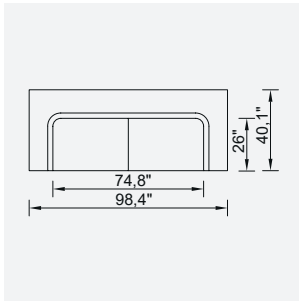

Metal Leg
Color

RAL 9005
BLACK

4 Sofa