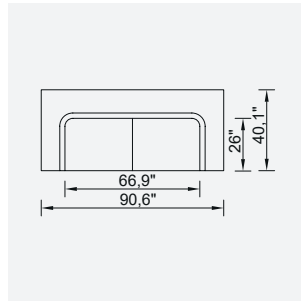

new castle

- 35 density high-resilient seat foam
- Frame strengthened with ply-Wooden (10 year warranty compliance with European norms)
- Seating height 15,7" inç
- Sofa height 29,1 inç

Metal Leg
Color

RAL 9005
BLACK

3 Sofa