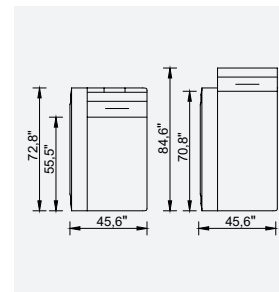

Relaxing Module (Left)