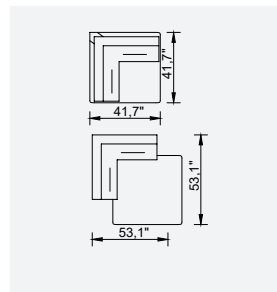

Corner Module