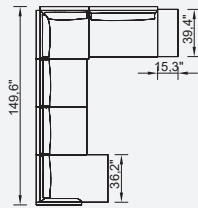

90 cm Corner Module (Right)

130 cm Bookcase With Drawer Module (Right)

130 cm Bookcase With Drawer Module (Left)

Triangle Pouf

Relaxing Module (Right)

Relaxing Module (Left)

130 cm Inter Module

51,2" Corner Module (Right)

51,2" Corner Module (Left)

130 cm Arm Module (Left)

130 cm Arm Module (Right)

35,4"\*35,4" Pouf

51,2"\*35,4" Pouf

90 cm Bookcase

130 cm Bookcase

Ege Armchair

OPTION 13

OPTION 14

OPTION 15

OPTION 16

OPTION 4

OPTION 5

OPTION 6

OPTION 7