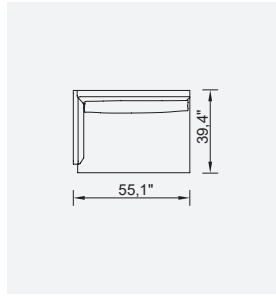

90 cm Corner Module (Right)

130 cm Bookcase With Drawer Module (Right)

130 cm Bookcase With Drawer Module (Left)

Triangle Pouf

Relaxing Module (Right)

Relaxing Module (Left)

130 cm Inter Module

51,2" Corner Module (Right)

51,2" Corner Module (Left)

130 cm Arm Module (Left)

130 cm Arm Module (Right)

35,4"\*35,4" Pouf

51,2"\*35,4" Pouf

90 cm Bookcase

130 cm Bookcase

Ege Armchair