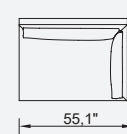

# milan

- 35 density high-resilient seat foam
- **Feather on the back**
- Frame strengthened with ply-wood (10 year warranty compliance with European norms)
- Modular structure provides unlimited options
- Seating height 16,1" inç
- Sofa height 29,1 inç

## Wooden Based Color

90 cm Inter Module

90 cm Arm Module (Left-Right)

90 cm Single Module

90 cm Bookcase With Drawer Module (Left)

90 cm Bookcase With Drawer Module (Right)

Relaxing Module (Without Arm)

90 cm Corner Module (Left)

90 cm Corner Module (Right)

130 cm Bookcase With Drawer Module (Right)

130 cm Bookcase With Drawer Module (Left)

Triangle Pouf

Relaxing Module (Right)

Relaxing Module (Left)

130 cm Inter Module

51,2" Corner Module (Right)

51,2" Corner Module (Left)

130 cm Arm Module (Left)

130 cm Arm Module (Right)

35,4"\*35,4" Pouf

51,2"\*35,4" Pouf

90 cm Bookcase

130 cm Bookcase

Ege Armchair