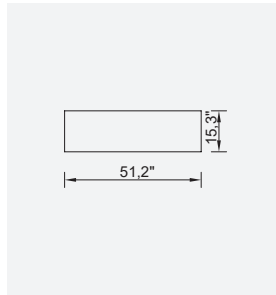

90 cm Corner Module (Right)

130 cm Bookcase With Drawer Module (Right)

130 cm Bookcase With Drawer Module (Left)

Triangle Pouf

Relaxing Module (Right)

Relaxing Module (Left)

130 cm Inter Module

51,2" Corner Module (Right)

51,2" Corner Module (Left)

130 cm Arm Module (Left)

130 cm Arm Module (Right)

35,4"\*35,4" Pouf

51,2"\*35,4" Pouf

90 cm Bookcase

130 cm Bookcase

Ege Armchair