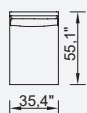

# milan

- 35 density high-resilient seat foam
- **Feather on the back**
- Frame strengthened with ply-wood (10 year warranty compliance with European norms)
- Modular structure provides unlimited options
- Seating height 16,1" inç
- Sofa height 29,1 inç

## Wooden Based Color

90 cm Inter Module

90 cm Arm Module (Left-Right)

90 cm Single Module

90 cm Bookcase With Drawer Module (Left)

90 cm Bookcase With Drawer Module (Right)

Relaxing Module (Without Arm)

90 cm Corner Module (Left)

90 cm Corner Module (Right)

130 cm Bookcase With Drawer Module (Right)

130 cm Bookcase With Drawer Module (Left)

Triangle Pouf

Relaxing Module (Right)

Relaxing Module (Left)

130 cm Inter Module

51,2" Corner Module (Right)

51,2" Corner Module (Left)

130 cm Arm Module (Left)

130 cm Arm Module (Right)

35,4"\*35,4" Pouf

51,2"\*35,4" Pouf

90 cm Bookcase

130 cm Bookcase

Ege Armchair