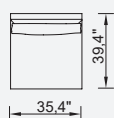

# milan

- 35 density high-resilient seat foam
- **Feather on the back**
- Frame strengthened with ply-wood (10 year warranty compliance with European norms)
- Modular structure provides unlimited options
- Seating height 16,1" inç
- Sofa height 29,1 inç

## Wooden Based Color

90 cm Inter Module

90 cm Arm Module (Left-Right)

90 cm Single Module

90 cm Bookcase With Drawer Module (Left)

90 cm Bookcase With Drawer Module (Right)

Relaxing Module (Without Arm)

90 cm Corner Module (Left)

90 cm Corner Module (Right)

130 cm Bookcase With Drawer Module (Right)

130 cm Bookcase With Drawer Module (Left)

Triangle Pouf

Relaxing Module (Right)

Relaxing Module (Left)

130 cm Inter Module

51,2" Corner Module (Right)

51,2" Corner Module (Left)

130 cm Arm Module (Left)

130 cm Arm Module (Right)

35,4"\*35,4" Pouf

51,2"\*35,4" Pouf

90 cm Bookcase

130 cm Bookcase

Ege Armchair