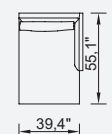

90 cm Corner Module (Right)

130 cm Bookcase With Drawer Module (Right)

130 cm Bookcase With Drawer Module (Left)

Triangle Pouf

Relaxing Module (Right)

Relaxing Module (Left)

130 cm Inter Module

51,2" Corner Module (Right)

51,2" Corner Module (Left)

130 cm Arm Module (Left)

130 cm Arm Module (Right)

35,4"\*35,4" Pouf

51,2"\*35,4" Pouf

90 cm Bookcase

130 cm Bookcase

Ege Armchair