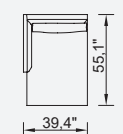

## Wooden Based Color

90 cm Inter Module

90 cm Arm Module (Left-Right)

90 cm Single Module

90 cm Bookcase With Drawer Module (Left)

90 cm Bookcase With Drawer Module (Right)

Relaxing Module (Without Arm)

90 cm Corner Module (Left)

90 cm Corner Module (Right)

130 cm Bookcase With Drawer Module (Right)

130 cm Bookcase With Drawer Module (Left)

Triangle Pouf

Relaxing Module (Right)

Relaxing Module (Left)

130 cm Inter Module

51,2" Corner Module (Right)

51,2" Corner Module (Left)

130 cm Arm Module (Left)

130 cm Arm Module (Right)

35,4"\*35,4" Pouf

51,2"\*35,4" Pouf

90 cm Bookcase

130 cm Bookcase

Ege Armchair