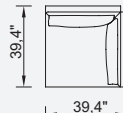

# milan

- 35 density high-resilient seat foam
- **Feather on the back**
- Frame strengthened with ply-wood (10 year warranty compliance with European norms)
- Modular structure provides unlimited options
- Seating height 16,1" inç
- Sofa height 29,1 inç

## Wooden Based Color

90 cm Inter Module

90 cm Arm Module (Left-Right)

90 cm Single Module

90 cm Bookcase With Drawer Module (Left)

90 cm Bookcase With Drawer Module (Right)

Relaxing Module (Without Arm)

90 cm Corner Module (Left)

90 cm Corner Module (Right)

130 cm Bookcase With Drawer Module (Right)

130 cm Bookcase With Drawer Module (Left)

Triangle Pouf

Relaxing Module (Right)

Relaxing Module (Left)

130 cm Inter Module

51,2" Corner Module (Right)

51,2" Corner Module (Left)

130 cm Arm Module (Left)

130 cm Arm Module (Right)

35,4"\*35,4" Pouf

51,2"\*35,4" Pouf

90 cm Bookcase

130 cm Bookcase

Ege Armchair