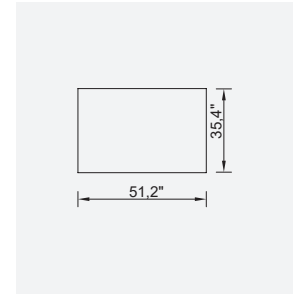

90 cm Corner Module (Right)

130 cm Bookcase With Drawer Module (Right)

130 cm Bookcase With Drawer Module (Left)

Triangle Pouf

Relaxing Module (Right)

Relaxing Module (Left)

130 cm Inter Module

51,2" Corner Module (Right)

51,2" Corner Module (Left)

130 cm Arm Module (Left)

130 cm Arm Module (Right)

35,4"\*35,4" Pouf

51,2"\*35,4" Pouf

90 cm Bookcase

130 cm Bookcase

Ege Armchair