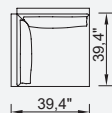

# milan

- 35 density high-resilient seat foam
- **Feather on the back**
- Frame strengthened with ply-wood (10 year warranty compliance with European norms)
- Modular structure provides unlimited options
- Seating height 16,1" inç
- Sofa height 29,1 inç

## Wooden Based Color

90 cm Inter Module

90 cm Arm Module (Left-Right)

90 cm Single Module

90 cm Bookcase With Drawer Module (Left)

90 cm Bookcase With Drawer Module (Right)

Relaxing Module (Without Arm)

90 cm Corner Module (Left)

90 cm Corner Module (Right)

130 cm Bookcase With Drawer Module (Right)

130 cm Bookcase With Drawer Module (Left)

Triangle Pouf

Relaxing Module (Right)

Relaxing Module (Left)

130 cm Inter Module

51,2" Corner Module (Right)

51,2" Corner Module (Left)

130 cm Arm Module (Left)

130 cm Arm Module (Right)

35,4"\*35,4" Pouf

51,2"\*35,4" Pouf

90 cm Bookcase

130 cm Bookcase

Ege Armchair