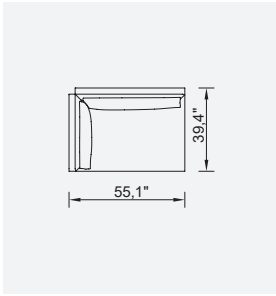

# milan

- 35 density high-resilient seat foam
- **Feather on the back**
- Frame strengthened with ply-wood (10 year warranty compliance with European norms)
- Modular structure provides unlimited options
- Seating height 16,1" inç
- Sofa height 29,1 inç

## Wooden Based Color

90 cm Inter Module

90 cm Arm Module (Left-Right)

90 cm Single Module

90 cm Bookcase With Drawer Module (Left)

90 cm Bookcase With Drawer Module (Right)

Relaxing Module (Without Arm)

90 cm Corner Module (Left)

90 cm Corner Module (Right)

130 cm Bookcase With Drawer Module (Right)

130 cm Bookcase With Drawer Module (Left)

Triangle Pouf

Relaxing Module (Right)

Relaxing Module (Left)

130 cm Inter Module

51,2" Corner Module (Right)

51,2" Corner Module (Left)

130 cm Arm Module (Left)

130 cm Arm Module (Right)

35,4"\*35,4" Pouf

51,2"\*35,4" Pouf

90 cm Bookcase

130 cm Bookcase

Ege Armchair