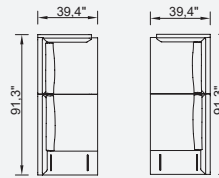

90 cm Corner Module (Right)

130 cm Bookcase With Drawer Module (Right)

130 cm Bookcase With Drawer Module (Left)

Triangle Pouf

Relaxing Module (Right)

Relaxing Module (Left)

130 cm Inter Module

51,2" Corner Module (Right)

51,2" Corner Module (Left)

130 cm Arm Module (Left)

130 cm Arm Module (Right)

35,4"\*35,4" Pouf

51,2"\*35,4" Pouf

90 cm Bookcase

130 cm Bookcase

Ege Armchair

OPTION 13

OPTION 14

OPTION 15

OPTION 16

OPTION 4

OPTION 5

OPTION 6

OPTION 7