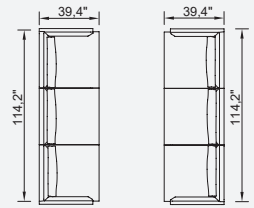

90 cm Corner Module (Right)

130 cm Bookcase With Drawer Module (Right)

130 cm Bookcase With Drawer Module (Left)

Triangle Pouf

Relaxing Module (Right)

Relaxing Module (Left)

130 cm Inter Module

51,2" Corner Module (Right)

51,2" Corner Module (Left)

130 cm Arm Module (Left)

130 cm Arm Module (Right)

35,4"\*35,4" Pouf

51,2"\*35,4" Pouf

90 cm Bookcase

130 cm Bookcase

Ege Armchair

OPTION 13

OPTION 14

OPTION 15

OPTION 16

OPTION 4

OPTION 5

OPTION 6

OPTION 7