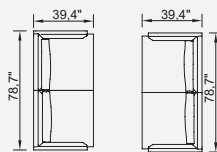

90 cm Corner Module (Right)

130 cm Bookcase With Drawer Module (Right)

130 cm Bookcase With Drawer Module (Left)

Triangle Pouf

Relaxing Module (Right)

Relaxing Module (Left)

130 cm Inter Module

51,2" Corner Module (Right)

51,2" Corner Module (Left)

130 cm Arm Module (Left)

130 cm Arm Module (Right)

35,4"\*35,4" Pouf

51,2"\*35,4" Pouf

90 cm Bookcase

130 cm Bookcase

Ege Armchair

OPTION 13

OPTION 14

OPTION 15

OPTION 16

OPTION 4

OPTION 5

OPTION 6

OPTION 7