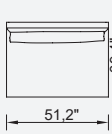

## Wooden Based Color

90 cm Inter Module

90 cm Arm Module (Left-Right)

90 cm Single Module

90 cm Bookcase With Drawer Module (Left)

90 cm Bookcase With Drawer Module (Right)

Relaxing Module (Without Arm)

90 cm Corner Module (Left)

90 cm Corner Module (Right)

130 cm Bookcase With Drawer Module (Right)

130 cm Bookcase With Drawer Module (Left)

Triangle Pouf

Relaxing Module (Right)

Relaxing Module (Left)

130 cm Inter Module

51,2" Corner Module (Right)

51,2" Corner Module (Left)

130 cm Arm Module (Left)

130 cm Arm Module (Right)

35,4"\*35,4" Pouf

51,2"\*35,4" Pouf

90 cm Bookcase

130 cm Bookcase

Ege Armchair