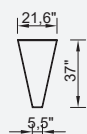

90 cm Corner Module (Right)

130 cm Bookcase With Drawer Module (Right)

130 cm Bookcase With Drawer Module (Left)

Triangle Pouf

Relaxing Module (Right)

Relaxing Module (Left)

130 cm Inter Module

51,2" Corner Module (Right)

51,2" Corner Module (Left)

130 cm Arm Module (Left)

130 cm Arm Module (Right)

35,4"\*35,4" Pouf

51,2"\*35,4" Pouf

90 cm Bookcase

130 cm Bookcase

Ege Armchair