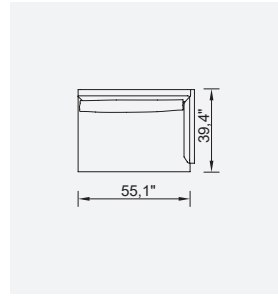

90 cm Corner Module (Right)

130 cm Bookcase With Drawer Module (Right)

130 cm Bookcase With Drawer Module (Left)

Triangle Pouf

Relaxing Module (Right)

Relaxing Module (Left)

130 cm Inter Module

51,2" Corner Module (Right)

51,2" Corner Module (Left)

130 cm Arm Module (Left)

130 cm Arm Module (Right)

35,4"\*35,4" Pouf

51,2"\*35,4" Pouf

90 cm Bookcase

130 cm Bookcase

Ege Armchair