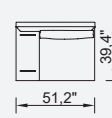

# milan

- 35 density high-resilient seat foam
- **Feather on the back**
- Frame strengthened with ply-wood (10 year warranty compliance with European norms)
- Modular structure provides unlimited options
- Seating height 16,1" inç
- Sofa height 29,1 inç

## Wooden Based Color

90 cm Inter Module

90 cm Arm Module (Left-Right)

90 cm Single Module

90 cm Bookcase With Drawer Module (Left)

90 cm Bookcase With Drawer Module (Right)

Relaxing Module (Without Arm)

90 cm Corner Module (Left)

90 cm Corner Module (Right)

130 cm Bookcase With Drawer Module (Right)

130 cm Bookcase With Drawer Module (Left)

Triangle Pouf

Relaxing Module (Right)

Relaxing Module (Left)

130 cm Inter Module

51,2" Corner Module (Right)

51,2" Corner Module (Left)

130 cm Arm Module (Left)

130 cm Arm Module (Right)

35,4"\*35,4" Pouf

51,2"\*35,4" Pouf

90 cm Bookcase

130 cm Bookcase

Ege Armchair