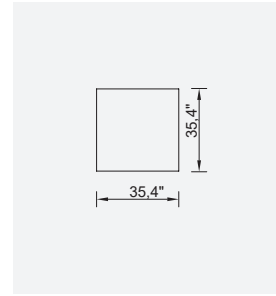

90 cm Corner Module (Right)

130 cm Bookcase With Drawer Module (Right)

130 cm Bookcase With Drawer Module (Left)

Triangle Pouf

Relaxing Module (Right)

Relaxing Module (Left)

130 cm Inter Module

51,2" Corner Module (Right)

51,2" Corner Module (Left)

130 cm Arm Module (Left)

130 cm Arm Module (Right)

35,4"\*35,4" Pouf

51,2"\*35,4" Pouf

90 cm Bookcase

130 cm Bookcase

Ege Armchair