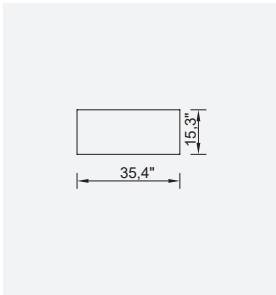

90 cm Corner Module (Right)

130 cm Bookcase With Drawer Module (Right)

130 cm Bookcase With Drawer Module (Left)

Triangle Pouf

Relaxing Module (Right)

Relaxing Module (Left)

130 cm Inter Module

51,2" Corner Module (Right)

51,2" Corner Module (Left)

130 cm Arm Module (Left)

130 cm Arm Module (Right)

35,4"\*35,4" Pouf

51,2"\*35,4" Pouf

90 cm Bookcase

130 cm Bookcase

Ege Armchair