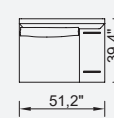

# milan

- 35 density high-resilient seat foam
- **Feather on the back**
- Frame strengthened with ply-wood (10 year warranty compliance with European norms)
- Modular structure provides unlimited options
- Seating height 16,1" inç
- Sofa height 29,1 inç

## Wooden Based Color

90 cm Inter Module

90 cm Arm Module (Left-Right)

90 cm Single Module

90 cm Bookcase With Drawer Module (Left)

90 cm Bookcase With Drawer Module (Right)

Relaxing Module (Without Arm)

90 cm Corner Module (Left)

90 cm Corner Module (Right)

130 cm Bookcase With Drawer Module (Right)

130 cm Bookcase With Drawer Module (Left)

Triangle Pouf

Relaxing Module (Right)

Relaxing Module (Left)

130 cm Inter Module

51,2" Corner Module (Right)

51,2" Corner Module (Left)

130 cm Arm Module (Left)

130 cm Arm Module (Right)

35,4"\*35,4" Pouf

51,2"\*35,4" Pouf

90 cm Bookcase

130 cm Bookcase

Ege Armchair