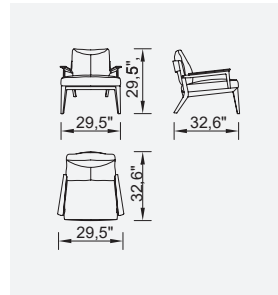

# milan

- 35 density high-resilient seat foam
- **Feather on the back**
- Frame strengthened with ply-wood (10 year warranty compliance with European norms)
- Modular structure provides unlimited options
- Seating height 16,1" inç
- Sofa height 29,1 inç

90 cm Corner Module (Right)

130 cm Bookcase With Drawer Module (Right)

130 cm Bookcase With Drawer Module (Left)

Triangle Pouf

Relaxing Module (Right)

Relaxing Module (Left)

130 cm Inter Module

51,2" Corner Module (Right)

51,2" Corner Module (Left)

130 cm Arm Module (Left)

130 cm Arm Module (Right)

35,4"\*35,4" Pouf

51,2"\*35,4" Pouf

90 cm Bookcase

130 cm Bookcase

Ege Armchair