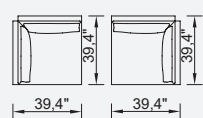

# milan

- 35 density high-resilient seat foam
- **Feather on the back**
- Frame strengthened with ply-wood (10 year warranty compliance with European norms)
- Modular structure provides unlimited options
- Seating height 16,1" inç
- Sofa height 29,1 inç

## Wooden Based Color

90 cm Inter Module

90 cm Arm Module (Left-Right)

90 cm Single Module

90 cm Bookcase With Drawer Module (Left)

90 cm Bookcase With Drawer Module (Right)

Relaxing Module (Without Arm)

90 cm Corner Module (Left)

90 cm Corner Module (Right)

130 cm Bookcase With Drawer Module (Right)

130 cm Bookcase With Drawer Module (Left)

Triangle Pouf

Relaxing Module (Right)

Relaxing Module (Left)

130 cm Inter Module

51,2" Corner Module (Right)

51,2" Corner Module (Left)

130 cm Arm Module (Left)

130 cm Arm Module (Right)

35,4"\*35,4" Pouf

51,2"\*35,4" Pouf

90 cm Bookcase

130 cm Bookcase

Ege Armchair