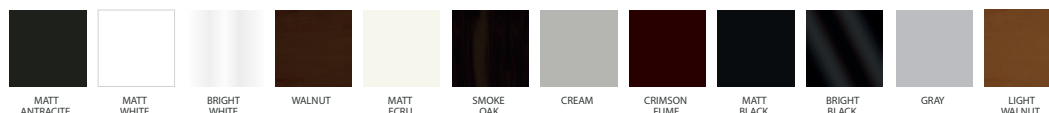

# milan

- 35 density high-resilient seat foam
- **Feather on the back**
- Frame strengthened with ply-wood (10 year warranty compliance with European norms)
- Modular structure provides unlimited options
- Seating height 16,1" inç
- Sofa height 29,1 inç

## Wooden Based Color

90 cm Inter Module

90 cm Arm Module (Left-Right)

90 cm Single Module

90 cm Bookcase With Drawer Module (Left)

90 cm Bookcase With Drawer Module (Right)

Relaxing Module (Without Arm)

90 cm Corner Module (Left)