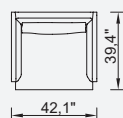

# milan

- 35 density high-resilient seat foam
- **Feather on the back**
- Frame strengthened with ply-wood (10 year warranty compliance with European norms)
- Modular structure provides unlimited options
- Seating height 16,1" inç
- Sofa height 29,1 inç

## Wooden Based Color

90 cm Inter Module

90 cm Arm Module (Left-Right)

90 cm Single Module

90 cm Bookcase With Drawer Module (Left)

90 cm Bookcase With Drawer Module (Right)

Relaxing Module (Without Arm)

90 cm Corner Module (Left)

90 cm Corner Module (Right)

130 cm Bookcase With Drawer Module (Right)

130 cm Bookcase With Drawer Module (Left)

Triangle Pouf

Relaxing Module (Right)

Relaxing Module (Left)

130 cm Inter Module

51,2" Corner Module (Right)

51,2" Corner Module (Left)

130 cm Arm Module (Left)

130 cm Arm Module (Right)

35,4"\*35,4" Pouf

51,2"\*35,4" Pouf

90 cm Bookcase

130 cm Bookcase

Ege Armchair