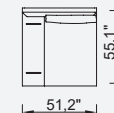

# milan

- 35 density high-resilient seat foam
- **Feather on the back**
- Frame strengthened with ply-wood (10 year warranty compliance with European norms)
- Modular structure provides unlimited options
- Seating height 16,1" inç
- Sofa height 29,1 inç

## Wooden Based Color

90 cm Inter Module

90 cm Arm Module (Left-Right)

90 cm Single Module

90 cm Bookcase With Drawer Module (Left)

90 cm Bookcase With Drawer Module (Right)

Relaxing Module (Without Arm)

90 cm Corner Module (Left)

90 cm Corner Module (Right)

130 cm Bookcase With Drawer Module (Right)

130 cm Bookcase With Drawer Module (Left)

Triangle Pouf

Relaxing Module (Right)

Relaxing Module (Left)

130 cm Inter Module

51,2" Corner Module (Right)

51,2" Corner Module (Left)

130 cm Arm Module (Left)

130 cm Arm Module (Right)

35,4"\*35,4" Pouf

51,2"\*35,4" Pouf

90 cm Bookcase

130 cm Bookcase

Ege Armchair