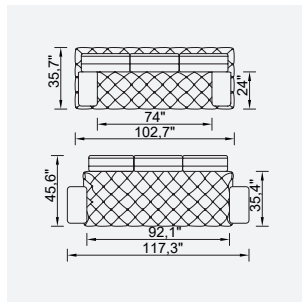

Wooden Based Color

4 Sofa