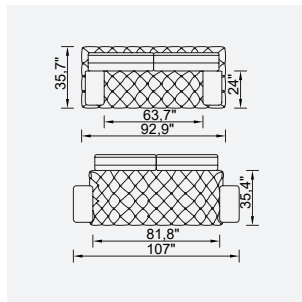

marseille

- Bed feature (DSS mechanism)
- Extended seats in depth (DSS mechanism)
- 35 density high-resilient seat foam
- **HYPER sponge on the back**
- Frame strengthened with ply-Wooden
  (10 year warranty compliance with European norms)
- Seating height 16,1" inç
- Sofa height 32,2" inç

Metal Leg Color

Wooden Based Color

3 Sofa