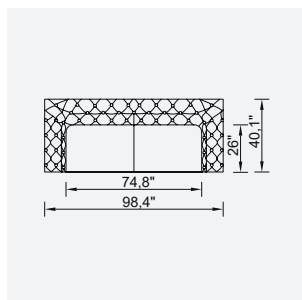

Metal Leg
Color

RAL 9005
BLACK

4 Sofa