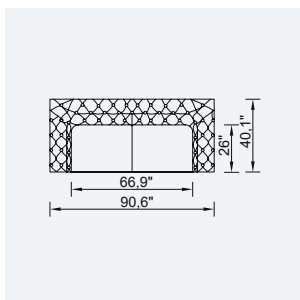

manchester

- 35 density high-resilient seat foam
- Frame strengthened with ply-Wooden (10 year warranty compliance with European norms)
- Seating height 15,7" inç
- Sofa height 29,1" inç

Metal Leg
Color

RAL 9005
BLACK

3 Sofa