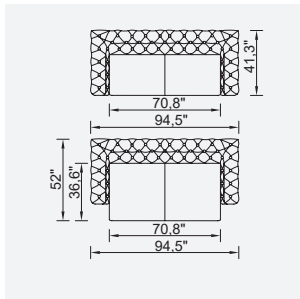

magnum

- Bed feature (Single Bed)
- Extended seats in depth (Single Bed)
- 35 density high-resilient seat foam
- Frame strengthened with ply-Wooden
  (10 year warranty compliance with European norms)
- Seating height 16,1" inç
- Sofa height 26,3" inç

Metal Leg Color

Wooden Based Color

3 Sofa