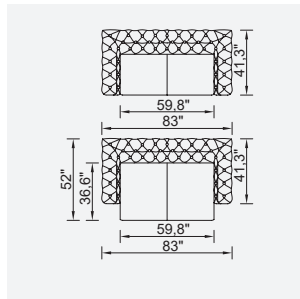

magnum

- Bed feature (Single Bed)
- Extended seats in depth (Single Bed)
- 35 density high-resilient seat foam
- Frame strengthened with ply-Wooden
  (10 year warranty compliance with European norms)
- Seating height 16,1" inç
- Sofa height 26,3" inç

Metal Leg Color

Wooden Based Color

2 Sofa