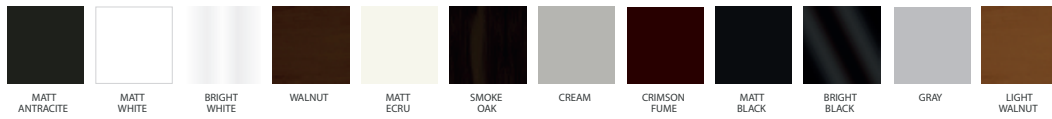

maestro

- Bed feature (DSS mechanism)
- Extended seats in depth (DSS mechanism)
- 35 density high-resilient seat foam
- **HYPER sponge on the back**
- Frame strengthened with ply-Wooden
(10 year warranty compliance with European norms)
- Seating height 16,1" inç
- Sofa height 32,2" inç

Metal Leg Color

Wooden Based Color

Villa Armchair