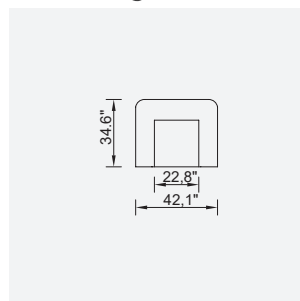

lincoln

- 35 density high-resilient seat foam
- Frame strengthened with ply-Wooden
  (10 year warranty compliance with European norms)
- Seating height 16,9" inç
- Sofa height 28,7" inç

Wooden Based Color

opera

- 35 density high-resilient seat foam
- Frame strengthened with ply-Wooden
  (10 year warranty compliance with European norms)
- Seating height 16,9" inç
- Sofa height 28,7" inç

Wooden Based Color