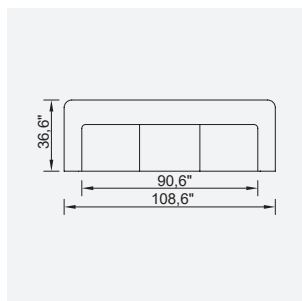

lincoln

- 35 density high-resilient seat foam
- Frame strengthened with ply-Wooden
  (10 year warranty compliance with European norms)
- Seating height 16,9" inç
- Sofa height 28,7" inç

Wooden Based Color

opera

- 35 density high-resilient seat foam
- Frame strengthened with ply-Wooden
  (10 year warranty compliance with European norms)
- Seating height 16,9" inç
- Sofa height 28,7" inç

Wooden Based Color

4 Sofa