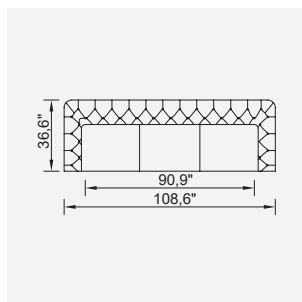

lincoln

- 35 density high-resilient seat foam
- Frame strengthened with ply-Wooden
(10 year warranty compliance with European norms)
- Seating height 16,9" inç
- Sofa height 28,7" inç

Wooden Based Color

4 Sofa

3 Sofa

Single Sofa

Vals Armchair
(With Handle)

opera

- 35 density high-resilient seat foam
- Frame strengthened with ply-Wooden
(10 year warranty compliance with European norms)
- Seating height 16,9" inç
- Sofa height 28,7" inç