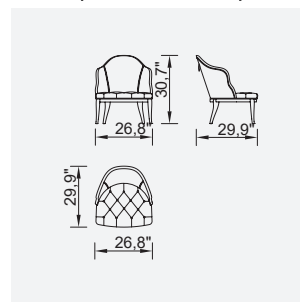

lincoln

- 35 density high-resilient seat foam
- Frame strengthened with ply-Wooden
(10 year warranty compliance with European norms)
- Seating height 16,9" inç
- Sofa height 28,7" inç

Wooden Based Color

4 Sofa

3 Sofa

Single Sofa

Vals Armchair
(With Handle)

opera

- 35 density high-resilient seat foam
- Frame strengthened with ply-Wooden
(10 year warranty compliance with European norms)
- Seating height 16,9" inç
- Sofa height 28,7" inç