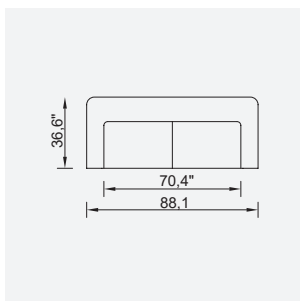

lincoln

- 35 density high-resilient seat foam
- Frame strengthened with ply-Wooden
  (10 year warranty compliance with European norms)
- Seating height 16,9" inç
- Sofa height 28,7" inç

Wooden Based Color

opera

- 35 density high-resilient seat foam
- Frame strengthened with ply-Wooden
  (10 year warranty compliance with European norms)
- Seating height 16,9" inç
- Sofa height 28,7" inç

Wooden Based Color