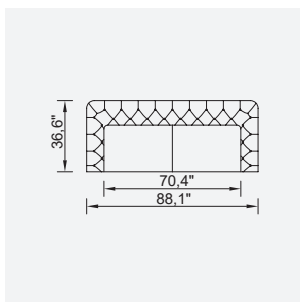

lincoln

- 35 density high-resilient seat foam
- Frame strengthened with ply-Wooden
(10 year warranty compliance with European norms)
- Seating height 16,9" inç
- Sofa height 28,7" inç

Wooden Based Color

4 Sofa

3 Sofa

Single Sofa

Vals Armchair
(With Handle)

opera

- 35 density high-resilient seat foam
- Frame strengthened with ply-Wooden
(10 year warranty compliance with European norms)
- Seating height 16,9" inç
- Sofa height 28,7" inç