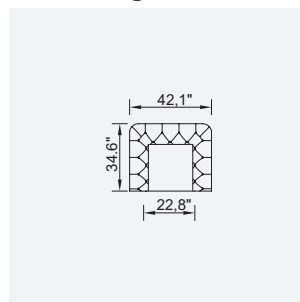

lincoln

- 35 density high-resilient seat foam
- Frame strengthened with ply-Wooden
(10 year warranty compliance with European norms)
- Seating height 16,9" inç
- Sofa height 28,7" inç

Wooden Based Color

4 Sofa

3 Sofa

Single Sofa

Vals Armchair
(With Handle)

opera

- 35 density high-resilient seat foam
- Frame strengthened with ply-Wooden
(10 year warranty compliance with European norms)
- Seating height 16,9" inç
- Sofa height 28,7" inç