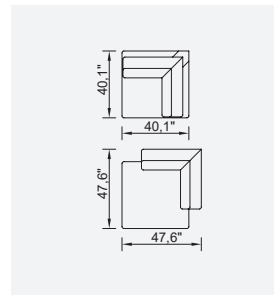

# le mans

- 35 density high-resilient seat foam
- Frame strengthened with ply-Wooden  
( 10 year warranty compliance with European norms )
- Modular stucture provides unlimited options
- Seating height 16,9" inç
- Sofa height 31,4" inç

Arm Module (Left)

Arm Module (Right)

Inter Module

Corner Module

Curver Module (Left)

Curver Module (Right)

Single Back (Left)

Single Back (Right)