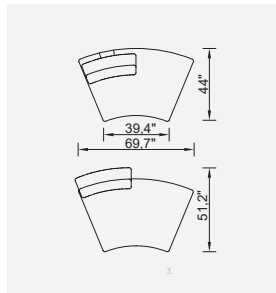

# le mans

- 35 density high-resilient seat foam
- Frame strengthened with ply-Wooden  
( 10 year warranty compliance with European norms )
- Modular stucture provides unlimited options
- Seating height 16,9" inç
- Sofa height 31,4" inç

Arm Module (Left)

Arm Module (Right)

Inter Module

Corner Module

Curver Module (Left)

Curver Module (Right)

Single Back (Left)

Single Back (Right)