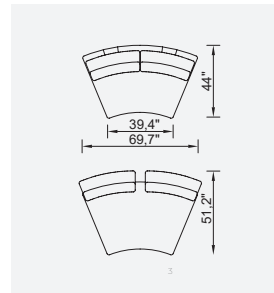

Inter Curved Module