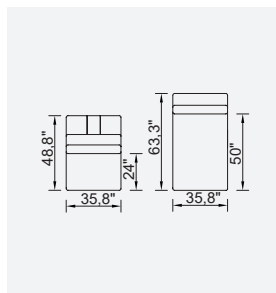

# le mans

- 35 density high-resilient seat foam
- Frame strengthened with ply-Wooden  
( 10 year warranty compliance with European norms )
- Modular stucture provides unlimited options
- Seating height 16,9" inç
- Sofa height 31,4" inç

Arm Module (Left)

Arm Module (Right)

Inter Module

Corner Module

Curver Module (Left)

Curver Module (Right)

Single Back (Left)

Single Back (Right)

Inter Curved Module

Inter Table Module

Inter Pouf

Lounge Inter Module

Lounge Arm Module (Left)

Lounge Arm Module (Right)

OPTION 1

OPTION 2