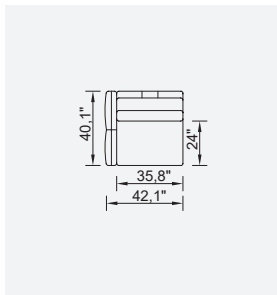

# le mans

- 35 density high-resilient seat foam
- Frame strengthened with ply-Wooden  
( 10 year warranty compliance with European norms )
- Modular stucture provides unlimited options
- Seating height 16,9" inç
- Sofa height 31,4" inç

Arm Module (Left)

Arm Module (Right)

Inter Module

Corner Module

Curver Module (Left)

Curver Module (Right)

Single Back (Left)

Single Back (Right)