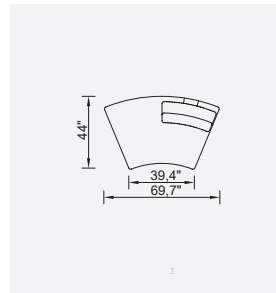

# le mans

- 35 density high-resilient seat foam
- Frame strengthened with ply-Wooden  
( 10 year warranty compliance with European norms )
- Modular stucture provides unlimited options
- Seating height 16,9" inç
- Sofa height 31,4" inç

Arm Module (Left)

Arm Module (Right)

Inter Module

Corner Module

Curver Module (Left)

Curver Module (Right)

Single Back (Left)

Single Back (Right)