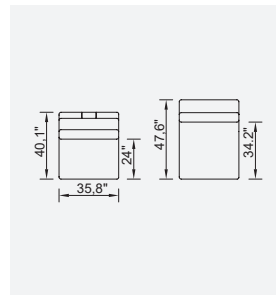

# le mans

- 35 density high-resilient seat foam
- Frame strengthened with ply-Wooden  
( 10 year warranty compliance with European norms )
- Modular stucture provides unlimited options
- Seating height 16,9" inç
- Sofa height 31,4" inç

Arm Module (Left)

Arm Module (Right)

Inter Module

Corner Module

Curver Module (Left)

Curver Module (Right)

Single Back (Left)

Single Back (Right)