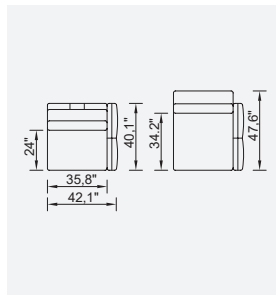

# le mans

- 35 density high-resilient seat foam
- Frame strengthened with ply-Wooden  
( 10 year warranty compliance with European norms )
- Modular stucture provides unlimited options
- Seating height 16,9" inç
- Sofa height 31,4" inç

Arm Module (Left)

Arm Module (Right)

Inter Module

Corner Module

Curver Module (Left)

Curver Module (Right)

Single Back (Left)

Single Back (Right)