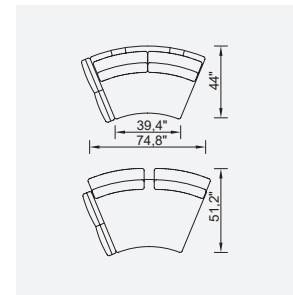

# le mans

- 35 density high-resilient seat foam
- Frame strengthened with ply-Wooden  
( 10 year warranty compliance with European norms )
- Modular stucture provides unlimited options
- Seating height 16,9" inç
- Sofa height 31,4" inç

Arm Module (Left)

Arm Module (Right)

Inter Module

Corner Module

Curver Module (Left)

Curver Module (Right)

Single Back (Left)

Single Back (Right)

Inter Curved Module

Inter Table Module

Inter Pouf

Lounge Inter Module

Lounge Arm Module (Left)

Lounge Arm Module (Right)

OPTION 1

OPTION 2