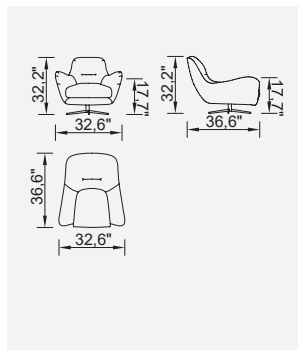

Moi Armchair (Metal)