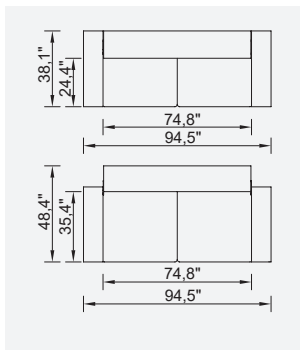

kenzo

- Bed feature (CSS Mechanism)
- Extended seats in depth (CSS Mechanism)
- 35 density high-resilient seat foam
- Frame strengthened with ply-Wooden (10 year warranty compliance with European norms)
- Seating height 16,1" inç
- Sofa height 30,7" inç

Metal Leg Color

Wooden Based Color

3 Sofa