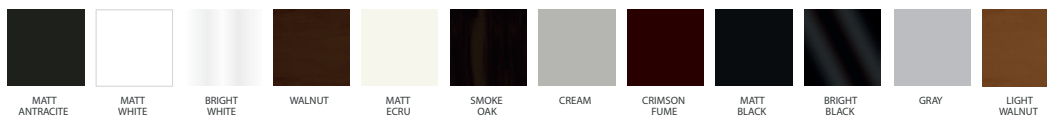

kenzo

- Bed feature (CSS Mechanism)
- Extended seats in depth (CSS Mechanism)
- 35 density high-resilient seat foam
- Frame strengthened with ply-Wooden (10 year warranty compliance with European norms)
- Seating height 16,1" inç
- Sofa height 30,7" inç

Metal Leg Color

Wooden Based Color

3 Sofa

2.5 Sofa

Moi Armchair (Metal)

Kenzo Armchair