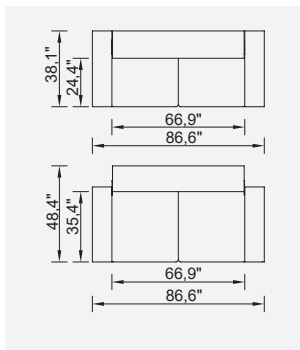

kenzo

- Bed feature (CSS Mechanism)
- Extended seats in depth (CSS Mechanism)
- 35 density high-resilient seat foam
- Frame strengthened with ply-Wooden (10 year warranty compliance with European norms)
- Seating height 16,1" inç
- Sofa height 30,7" inç

Metal Leg Color

Wooden Based Color

2.5 Sofa