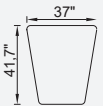

Metal Leg  
Color

95 cm Arm Module  
Quilted (Left)

95 cm Arm Module  
Quilted (Right)

95 cm Inter Module  
Quilted

110 cm Arm Module  
Quilted (Left)

110 cm Arm Module  
Quilted (Right)

110 cm Arm Module  
Quilted

43,3" Arm  
Module (Left)

43,3" Arm  
Module (Right)

110 cm Inter  
Module

95 cm Inter  
Module

37,4" Arm  
Module (Left)

37,4" Arm  
Module (Right)

Amorf Module  
(Left)

Amorf Module  
(Right)

Relaxing Short  
Module (Left)

Relaxing Short Module (Right)

Relaxing Long Module (Left)

Relaxing Long Module (Right)

Corner Module

Corner Module Quilted

Angled Pouf

Pouf

Inter Angled Coffee Table

75 cm Arm Module Quilted (Left)

75 cm Arm Module Quilted (Right)

75 cm Inter Module Quilted

75 cm Arm Module (Left)

75 cm Arm Module (Right)

75 cm Inter Module

1.5 Sofa