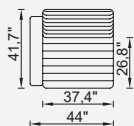

# heritage

- 35 density high-resilient seat foam
- Frame strengthened with ply-Wooden  
( 10 year warranty compliance with European norms )
- Modular stucture provides unlimited options
- Seating height 16,9" inç
- Sofa height 31,4" inç

Metal Leg  
Color

95 cm Arm Module  
Quilted (Left)

95 cm Arm Module  
Quilted (Right)

95 cm Inter Module  
Quilted

110 cm Arm Module  
Quilted (Left)

110 cm Arm Module  
Quilted (Right)

110 cm Arm Module  
Quilted

43,3" Arm  
Module (Left)

43,3" Arm  
Module (Right)

110 cm Inter  
Module

95 cm Inter  
Module

37,4" Arm  
Module (Left)

37,4" Arm  
Module (Right)

Amorf Module  
(Left)

Amorf Module  
(Right)