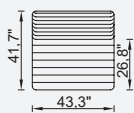

# heritage

- 35 density high-resilient seat foam
- Frame strengthened with ply-Wooden  
( 10 year warranty compliance with European norms )
- Modular stucture provides unlimited options
- Seating height 16,9" inç
- Sofa height 31,4" inç

Metal Leg  
Color

95 cm Arm Module  
Quilted (Left)

95 cm Arm Module  
Quilted (Right)

95 cm Inter Module  
Quilted

110 cm Arm Module  
Quilted (Left)

110 cm Arm Module  
Quilted (Right)

110 cm Arm Module  
Quilted

43,3" Arm  
Module (Left)

43,3" Arm  
Module (Right)

110 cm Inter  
Module

95 cm Inter  
Module

37,4" Arm  
Module (Left)

37,4" Arm  
Module (Right)

Amorf Module  
(Left)

Amorf Module  
(Right)