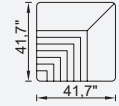

43,3" Arm  
Module (Left)

43,3" Arm  
Module (Right)

110 cm Inter  
Module

95 cm Inter  
Module

37,4" Arm  
Module (Left)

37,4" Arm  
Module (Right)

Amorf Module  
(Left)

Amorf Module  
(Right)

Relaxing Short  
Module (Left)

Relaxing Short Module (Right)

Relaxing Long Module (Left)

Relaxing Long Module (Right)

Corner Module

Corner Module Quilted

Angled Pouf

Pouf

Inter Angled Coffee Table

75 cm Arm Module Quilted (Left)

75 cm Arm Module Quilted (Right)

75 cm Inter Module Quilted

75 cm Arm Module (Left)

75 cm Arm Module (Right)

75 cm Inter Module

1.5 Sofa