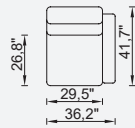

43,3" Arm  
Module (Left)

43,3" Arm  
Module (Right)

110 cm Inter  
Module

95 cm Inter  
Module

37,4" Arm  
Module (Left)

37,4" Arm  
Module (Right)

Amorf Module  
(Left)

Amorf Module  
(Right)

Inter Angled Coffee Table

75 cm Arm Module Quilted (Left)

75 cm Arm Module Quilted (Right)

75 cm Inter Module Quilted

75 cm Arm Module (Left)

75 cm Arm Module (Right)

75 cm Inter Module

1.5 Sofa