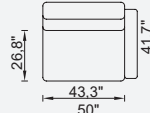

# heritage

- 35 density high-resilient seat foam
- Frame strengthened with ply-Wooden  
( 10 year warranty compliance with European norms )
- Modular stucture provides unlimited options
- Seating height 16,9" inç
- Sofa height 31,4" inç

Metal Leg  
Color

95 cm Arm Module  
Quilted (Left)

95 cm Arm Module  
Quilted (Right)

95 cm Inter Module  
Quilted

110 cm Arm Module  
Quilted (Left)

110 cm Arm Module  
Quilted (Right)

110 cm Arm Module  
Quilted

43,3" Arm  
Module (Left)

43,3" Arm  
Module (Right)

110 cm Inter  
Module

95 cm Inter  
Module

37,4" Arm  
Module (Left)

37,4" Arm  
Module (Right)

Amorf Module  
(Left)

Amorf Module  
(Right)