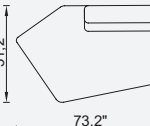

Metal Leg  
Color

95 cm Arm Module  
Quilted (Left)

95 cm Arm Module  
Quilted (Right)

95 cm Inter Module  
Quilted

110 cm Arm Module  
Quilted (Left)

110 cm Arm Module  
Quilted (Right)

110 cm Arm Module  
Quilted

43,3" Arm  
Module (Left)

43,3" Arm  
Module (Right)

110 cm Inter  
Module

95 cm Inter  
Module

37,4" Arm  
Module (Left)

37,4" Arm  
Module (Right)

Amorf Module  
(Left)

Amorf Module  
(Right)

Inter Angled Coffee Table

75 cm Arm Module Quilted (Left)

75 cm Arm Module Quilted (Right)

75 cm Inter Module Quilted

75 cm Arm Module (Left)

75 cm Arm Module (Right)

75 cm Inter Module

1.5 Sofa