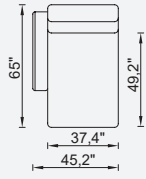

Angled Pouf

Pouf

Inter Angled Coffee Table

75 cm Arm Module Quilted (Left)

75 cm Arm Module Quilted (Right)

75 cm Inter Module Quilted

75 cm Arm Module (Left)

75 cm Arm Module (Right)

75 cm Inter Module

1.5 Sofa

Tao Armchair