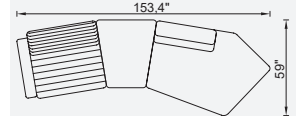

Inter Angled Coffee Table

75 cm Arm Module Quilted (Left)

75 cm Arm Module Quilted (Right)

75 cm Inter Module Quilted

75 cm Arm Module (Left)

75 cm Arm Module (Right)

75 cm Inter Module

1.5 Sofa

OPTION 30

OPTION 16

OPTION 24

OPTION 23

OPTION 26

OPTION 25

OPTION 17

OPTION 18

OPTION 29

OPTION 58

OPTION 15

OPTION 11

OPTION 12

OPTION 13

OPTION 14

OPTION 21