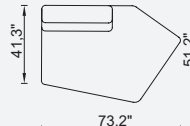

Metal Leg  
Color

95 cm Arm Module  
Quilted (Left)

95 cm Arm Module  
Quilted (Right)

95 cm Inter Module  
Quilted

110 cm Arm Module  
Quilted (Left)

110 cm Arm Module  
Quilted (Right)

110 cm Arm Module  
Quilted

43,3" Arm  
Module (Left)

43,3" Arm  
Module (Right)

110 cm Inter  
Module

95 cm Inter  
Module

37,4" Arm  
Module (Left)

37,4" Arm  
Module (Right)

Amorf Module  
(Left)

Amorf Module  
(Right)

Inter Angled Coffee Table

75 cm Arm Module Quilted (Left)

75 cm Arm Module Quilted (Right)

75 cm Inter Module Quilted

75 cm Arm Module (Left)

75 cm Arm Module (Right)

75 cm Inter Module

1.5 Sofa