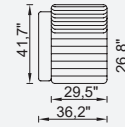

Metal Leg  
Color

95 cm Arm Module  
Quilted (Left)

95 cm Arm Module  
Quilted (Right)

95 cm Inter Module  
Quilted

110 cm Arm Module  
Quilted (Left)

110 cm Arm Module  
Quilted (Right)

110 cm Arm Module  
Quilted

43,3" Arm  
Module (Left)

43,3" Arm  
Module (Right)

110 cm Inter  
Module

95 cm Inter  
Module

37,4" Arm  
Module (Left)

37,4" Arm  
Module (Right)

Amorf Module  
(Left)

Amorf Module  
(Right)

Relaxing Short  
Module (Left)

Relaxing Short Module (Right)

Relaxing Long Module (Left)

Relaxing Long Module (Right)

Corner Module

Corner Module Quilted

Angled Pouf

Pouf

Inter Angled Coffee Table

75 cm Arm Module Quilted (Left)

75 cm Arm Module Quilted (Right)

75 cm Inter Module Quilted

75 cm Arm Module (Left)

75 cm Arm Module (Right)

75 cm Inter Module

1.5 Sofa