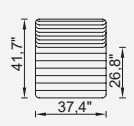

# heritage

- 35 density high-resilient seat foam
- Frame strengthened with ply-Wooden  
( 10 year warranty compliance with European norms )
- Modular stucture provides unlimited options
- Seating height 16,9" inç
- Sofa height 31,4" inç

Metal Leg  
Color

95 cm Arm Module  
Quilted (Left)

95 cm Arm Module  
Quilted (Right)

95 cm Inter Module  
Quilted

110 cm Arm Module  
Quilted (Left)

110 cm Arm Module  
Quilted (Right)

110 cm Arm Module  
Quilted

43,3" Arm  
Module (Left)

43,3" Arm  
Module (Right)

110 cm Inter  
Module

95 cm Inter  
Module

37,4" Arm  
Module (Left)

37,4" Arm  
Module (Right)

Amorf Module  
(Left)

Amorf Module  
(Right)