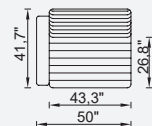

# heritage

- 35 density high-resilient seat foam
- Frame strengthened with ply-Wooden  
( 10 year warranty compliance with European norms )
- Modular stucture provides unlimited options
- Seating height 16,9" inç
- Sofa height 31,4" inç

Metal Leg  
Color

95 cm Arm Module  
Quilted (Left)

95 cm Arm Module  
Quilted (Right)

95 cm Inter Module  
Quilted

110 cm Arm Module  
Quilted (Left)

110 cm Arm Module  
Quilted (Right)

110 cm Arm Module  
Quilted

43,3" Arm  
Module (Left)

43,3" Arm  
Module (Right)

110 cm Inter  
Module

95 cm Inter  
Module

37,4" Arm  
Module (Left)

37,4" Arm  
Module (Right)

Amorf Module  
(Left)

Amorf Module  
(Right)