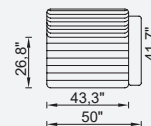

# heritage

- 35 density high-resilient seat foam
- Frame strengthened with ply-Wooden  
( 10 year warranty compliance with European norms )
- Modular stucture provides unlimited options
- Seating height 16,9" inç
- Sofa height 31,4" inç

Metal Leg  
Color

95 cm Arm Module  
Quilted (Left)

95 cm Arm Module  
Quilted (Right)

95 cm Inter Module  
Quilted

110 cm Arm Module  
Quilted (Left)

110 cm Arm Module  
Quilted (Right)

110 cm Arm Module  
Quilted

43,3" Arm  
Module (Left)

43,3" Arm  
Module (Right)

110 cm Inter  
Module

95 cm Inter  
Module

37,4" Arm  
Module (Left)

37,4" Arm  
Module (Right)

Amorf Module  
(Left)

Amorf Module  
(Right)