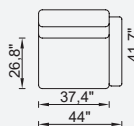

Metal Leg  
Color

95 cm Arm Module  
Quilted (Left)

95 cm Arm Module  
Quilted (Right)

95 cm Inter Module  
Quilted

110 cm Arm Module  
Quilted (Left)

110 cm Arm Module  
Quilted (Right)

110 cm Arm Module  
Quilted

43,3" Arm  
Module (Left)

43,3" Arm  
Module (Right)

110 cm Inter  
Module

95 cm Inter  
Module

37,4" Arm  
Module (Left)

37,4" Arm  
Module (Right)

Amorf Module  
(Left)

Amorf Module  
(Right)