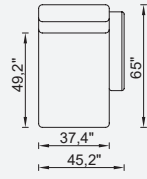

Metal Leg  
Color

95 cm Arm Module  
Quilted (Left)

95 cm Arm Module  
Quilted (Right)

95 cm Inter Module  
Quilted

110 cm Arm Module  
Quilted (Left)

110 cm Arm Module  
Quilted (Right)

110 cm Arm Module  
Quilted

43,3" Arm  
Module (Left)

43,3" Arm  
Module (Right)

110 cm Inter  
Module

95 cm Inter  
Module

37,4" Arm  
Module (Left)

37,4" Arm  
Module (Right)

Amorf Module  
(Left)

Amorf Module  
(Right)

Relaxing Short  
Module (Left)

Relaxing Short Module (Right)

Relaxing Long Module (Left)

Relaxing Long Module (Right)

Corner Module

Corner Module Quilted

Angled Pouf

Pouf

Inter Angled Coffee Table

75 cm Arm Module Quilted (Left)

75 cm Arm Module Quilted (Right)

75 cm Inter Module Quilted

75 cm Arm Module (Left)

75 cm Arm Module (Right)

75 cm Inter Module

1.5 Sofa