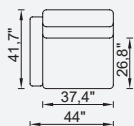

Metal Leg  
Color

95 cm Arm Module  
Quilted (Left)

95 cm Arm Module  
Quilted (Right)

95 cm Inter Module  
Quilted

110 cm Arm Module  
Quilted (Left)

110 cm Arm Module  
Quilted (Right)

110 cm Arm Module  
Quilted

43,3" Arm  
Module (Left)

43,3" Arm  
Module (Right)

110 cm Inter  
Module

95 cm Inter  
Module

37,4" Arm  
Module (Left)

37,4" Arm  
Module (Right)

Amorf Module  
(Left)

Amorf Module  
(Right)