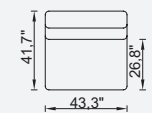

Metal Leg  
Color

95 cm Arm Module  
Quilted (Left)

95 cm Arm Module  
Quilted (Right)

95 cm Inter Module  
Quilted

110 cm Arm Module  
Quilted (Left)

110 cm Arm Module  
Quilted (Right)

110 cm Arm Module  
Quilted

43,3" Arm  
Module (Left)

43,3" Arm  
Module (Right)

110 cm Inter  
Module

95 cm Inter  
Module

37,4" Arm  
Module (Left)

37,4" Arm  
Module (Right)

Amorf Module  
(Left)

Amorf Module  
(Right)