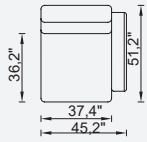

Angled Pouf

Pouf

Inter Angled Coffee Table

75 cm Arm Module Quilted (Left)

75 cm Arm Module Quilted (Right)

75 cm Inter Module Quilted

75 cm Arm Module (Left)

75 cm Arm Module (Right)

75 cm Inter Module

1.5 Sofa

Tao Armchair