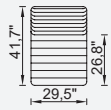

43,3" Arm  
Module (Left)

43,3" Arm  
Module (Right)

110 cm Inter  
Module

95 cm Inter  
Module

37,4" Arm  
Module (Left)

37,4" Arm  
Module (Right)

Amorf Module  
(Left)

Amorf Module  
(Right)

Inter Angled Coffee Table

75 cm Arm Module Quilted (Left)

75 cm Arm Module Quilted (Right)

75 cm Inter Module Quilted

75 cm Arm Module (Left)

75 cm Arm Module (Right)

75 cm Inter Module

1.5 Sofa