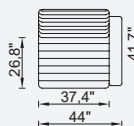

# heritage

- 35 density high-resilient seat foam
- Frame strengthened with ply-Wooden  
( 10 year warranty compliance with European norms )
- Modular stucture provides unlimited options
- Seating height 16,9" inç
- Sofa height 31,4" inç

Metal Leg  
Color

95 cm Arm Module  
Quilted (Left)

95 cm Arm Module  
Quilted (Right)

95 cm Inter Module  
Quilted

110 cm Arm Module  
Quilted (Left)

110 cm Arm Module  
Quilted (Right)

110 cm Arm Module  
Quilted

43,3" Arm  
Module (Left)

43,3" Arm  
Module (Right)

110 cm Inter  
Module

95 cm Inter  
Module

37,4" Arm  
Module (Left)

37,4" Arm  
Module (Right)

Amorf Module  
(Left)

Amorf Module  
(Right)