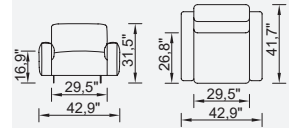

43,3" Arm  
Module (Left)

43,3" Arm  
Module (Right)

110 cm Inter  
Module

95 cm Inter  
Module

37,4" Arm  
Module (Left)

37,4" Arm  
Module (Right)

Amorf Module  
(Left)

Amorf Module  
(Right)

Inter Angled Coffee Table

75 cm Arm Module Quilted (Left)

75 cm Arm Module Quilted (Right)

75 cm Inter Module Quilted

75 cm Arm Module (Left)

75 cm Arm Module (Right)

75 cm Inter Module

1.5 Sofa