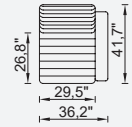

Metal Leg  
Color

95 cm Arm Module  
Quilted (Left)

95 cm Arm Module  
Quilted (Right)

95 cm Inter Module  
Quilted

110 cm Arm Module  
Quilted (Left)

110 cm Arm Module  
Quilted (Right)

110 cm Arm Module  
Quilted

43,3" Arm  
Module (Left)

43,3" Arm  
Module (Right)

110 cm Inter  
Module

95 cm Inter  
Module

37,4" Arm  
Module (Left)

37,4" Arm  
Module (Right)

Amorf Module  
(Left)

Amorf Module  
(Right)

Relaxing Short  
Module (Left)

Relaxing Short Module (Right)

Relaxing Long Module (Left)

Relaxing Long Module (Right)

Corner Module

Corner Module Quilted

Angled Pouf

Pouf

Inter Angled Coffee Table

75 cm Arm Module Quilted (Left)

75 cm Arm Module Quilted (Right)

75 cm Inter Module Quilted

75 cm Arm Module (Left)

75 cm Arm Module (Right)

75 cm Inter Module

1.5 Sofa