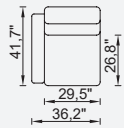

43,3" Arm  
Module (Left)

43,3" Arm  
Module (Right)

110 cm Inter  
Module

95 cm Inter  
Module

37,4" Arm  
Module (Left)

37,4" Arm  
Module (Right)

Amorf Module  
(Left)

Amorf Module  
(Right)

Inter Angled Coffee Table

75 cm Arm Module Quilted (Left)

75 cm Arm Module Quilted (Right)

75 cm Inter Module Quilted

75 cm Arm Module (Left)

75 cm Arm Module (Right)

75 cm Inter Module

1.5 Sofa