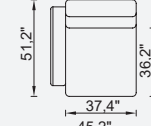

Corner Module Quilted