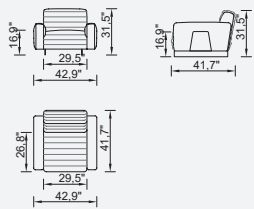

OPTION 1

1.5 Sofa Quilted