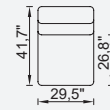

43,3" Arm  
Module (Left)

43,3" Arm  
Module (Right)

110 cm Inter  
Module

95 cm Inter  
Module

37,4" Arm  
Module (Left)

37,4" Arm  
Module (Right)

Amorf Module  
(Left)

Amorf Module  
(Right)

Inter Angled Coffee Table

75 cm Arm Module Quilted (Left)

75 cm Arm Module Quilted (Right)

75 cm Inter Module Quilted

75 cm Arm Module (Left)

75 cm Arm Module (Right)

75 cm Inter Module

1.5 Sofa