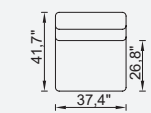

Metal Leg  
Color

95 cm Arm Module  
Quilted (Left)

95 cm Arm Module  
Quilted (Right)

95 cm Inter Module  
Quilted

110 cm Arm Module  
Quilted (Left)

110 cm Arm Module  
Quilted (Right)

110 cm Arm Module  
Quilted

43,3" Arm  
Module (Left)

43,3" Arm  
Module (Right)

110 cm Inter  
Module

95 cm Inter  
Module

37,4" Arm  
Module (Left)

37,4" Arm  
Module (Right)

Amorf Module  
(Left)

Amorf Module  
(Right)