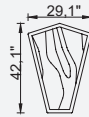

Metal Leg  
Color

95 cm Arm Module  
Quilted (Left)

95 cm Arm Module  
Quilted (Right)

95 cm Inter Module  
Quilted

110 cm Arm Module  
Quilted (Left)

110 cm Arm Module  
Quilted (Right)

110 cm Arm Module  
Quilted

43,3" Arm  
Module (Left)

43,3" Arm  
Module (Right)

110 cm Inter  
Module

95 cm Inter  
Module

37,4" Arm  
Module (Left)

37,4" Arm  
Module (Right)

Amorf Module  
(Left)

Amorf Module  
(Right)

Relaxing Short  
Module (Left)

Relaxing Short Module (Right)

Relaxing Long Module (Left)

Relaxing Long Module (Right)

Corner Module

Corner Module Quilted

Angled Pouf

Pouf

Inter Angled Coffee Table

75 cm Arm Module Quilted (Left)

75 cm Arm Module Quilted (Right)

75 cm Inter Module Quilted

75 cm Arm Module (Left)

75 cm Arm Module (Right)

75 cm Inter Module

1.5 Sofa