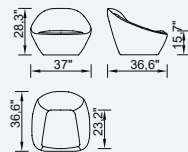

OPTION 3

Tao Armchair