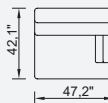

Metal Leg
Color

RAL 9005
BLACK

42,1" Arm Module
(Left)

42,1" Arm Module
(Right)

Inter Module

Corner Module (Left)

Corner Module
(Right)

47,2" Arm
Module (Left)

47,2" Arm
Module (Right)

Connectable Pouf

Pouf

3 Sofa

Long Sofa

Large Long Sofa

OPTION 22

OPTION 23