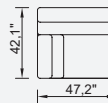

havana

- 35 density high-resilient seat foam
- Frame strengthened with ply-Wooden
(10 year warranty compliance with European norms)
- Modular structure provides unlimited options
- Seating height 16,5" inç
- Sofa height 31,4" inç

Metal Leg
Color

RAL 9005
BLACK

42,1" Arm Module
(Left)

42,1" Arm Module
(Right)

Inter Module

Corner Module (Left)

Corner Module
(Right)

47,2" Arm
Module (Left)

47,2" Arm
Module (Right)

Connectable Pouf

Pouf

3 Sofa

Long Sofa

Large Long Sofa

OPTION 22

OPTION 23