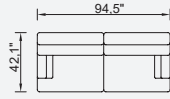

47,2" Arm
Module (Right)

Connectable Pouf

Pouf

3 Sofa

Long Sofa

Large Long Sofa

OPTION 22

OPTION 23