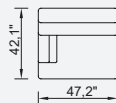

Metal Leg
Color

RAL 9005
BLACK

42,1" Arm Module
(Left)

42,1" Arm Module
(Right)

Inter Module

Corner Module (Left)

Corner Module
(Right)

47,2" Arm
Module (Left)

47,2" Arm
Module (Right)

Connectable Pouf

Pouf

3 Sofa

Long Sofa

Large Long Sofa

OPTION 22

OPTION 23