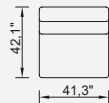

Metal Leg
Color

RAL 9005
BLACK

42,1" Arm Module
(Left)

42,1" Arm Module
(Right)

Inter Module

Corner Module (Left)

Corner Module
(Right)

47,2" Arm
Module (Left)

47,2" Arm
Module (Right)

Connectable Pouf

Pouf

3 Sofa

Long Sofa

Large Long Sofa

OPTION 22

OPTION 23