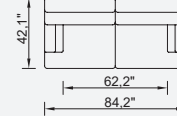

47,2" Arm
Module (Right)

Connectable Pouf

Pouf

3 Sofa

Long Sofa

Large Long Sofa

OPTION 22

OPTION 23