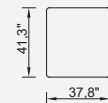

Metal Leg
Color

RAL 9005
BLACK

42,1" Arm Module
(Left)

42,1" Arm Module
(Right)

Inter Module

Corner Module (Left)

Corner Module
(Right)

47,2" Arm
Module (Left)

47,2" Arm
Module (Right)

Connectable Pouf

Pouf

3 Sofa

Long Sofa

Large Long Sofa

OPTION 22

OPTION 23