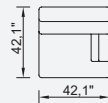

Metal Leg
Color

RAL 9005
BLACK

42,1" Arm Module
(Left)

42,1" Arm Module
(Right)

Inter Module

Corner Module (Left)

Corner Module
(Right)

47,2" Arm
Module (Left)

47,2" Arm
Module (Right)

Connectable Pouf

Pouf

3 Sofa

Long Sofa

Large Long Sofa

OPTION 22

OPTION 23