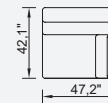

Metal Leg
Color

RAL 9005
BLACK

42,1" Arm Module
(Left)

42,1" Arm Module
(Right)

Inter Module

Corner Module (Left)

Corner Module
(Right)

47,2" Arm
Module (Left)

47,2" Arm
Module (Right)

Connectable Pouf

Pouf

3 Sofa

Long Sofa

Large Long Sofa

OPTION 22

OPTION 23