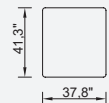

Metal Leg
Color

RAL 9005
BLACK

42,1" Arm Module
(Left)

42,1" Arm Module
(Right)

Inter Module

Corner Module (Left)

Corner Module
(Right)

47,2" Arm
Module (Left)

47,2" Arm
Module (Right)

Connectable Pouf

Pouf

3 Sofa

Long Sofa

Large Long Sofa

OPTION 22

OPTION 23