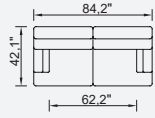

Metal Leg
Color

RAL 9005
BLACK

42,1" Arm Module
(Left)

42,1" Arm Module
(Right)

Inter Module

Corner Module (Left)

Corner Module
(Right)

47,2" Arm
Module (Left)

47,2" Arm
Module (Right)

Connectable Pouf

Pouf

3 Sofa

Long Sofa

Large Long Sofa

OPTION 22

OPTION 23