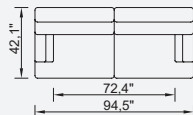

Metal Leg
Color

RAL 9005
BLACK

42,1" Arm Module
(Left)

42,1" Arm Module
(Right)

Inter Module

Corner Module (Left)

Corner Module
(Right)

47,2" Arm
Module (Left)

47,2" Arm
Module (Right)

Connectable Pouf

Pouf

3 Sofa

Long Sofa

Large Long Sofa

OPTION 22

OPTION 23