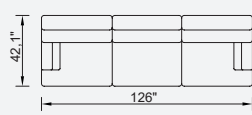

Metal Leg
Color

RAL 9005
BLACK

42,1" Arm Module
(Left)

42,1" Arm Module
(Right)

Inter Module

Corner Module (Left)

Corner Module
(Right)

47,2" Arm
Module (Left)

47,2" Arm
Module (Right)

Connectable Pouf

Pouf

3 Sofa

Long Sofa

Large Long Sofa

OPTION 22

OPTION 23