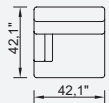

havana

- 35 density high-resilient seat foam
- Frame strengthened with ply-Wooden
(10 year warranty compliance with European norms)
- Modular structure provides unlimited options
- Seating height 16,5" inç
- Sofa height 31,4" inç

Metal Leg
Color

RAL 9005
BLACK

42,1" Arm Module
(Left)

42,1" Arm Module
(Right)

Inter Module

Corner Module (Left)

Corner Module
(Right)

47,2" Arm
Module (Left)