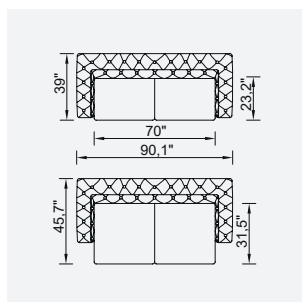

giovanni

- Bed feature (Single Bed)
- Extended seats in depth (Single Bed)
- 35 density high-resilient seat foam
- Frame strengthened with ply-wood (10 year warranty compliance with European norms)
- Seating height 17,7" inç
- Sofa height 29,5" inç

Metal Leg Color

Wooden Based Color

3 Sofa