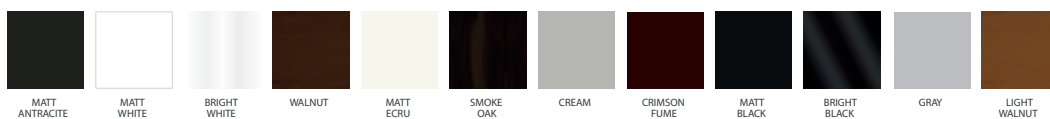

giovanni

- Bed feature (Single Bed)
- Extended seats in depth (Single Bed)
- 35 density high-resilient seat foam
- Frame strengthened with ply-wood (10 year warranty compliance with European norms)
- Seating height 17,7" inç
- Sofa height 29,5" inç

Metal Leg Color

Wooden Based Color

4 Sofa

3 Sofa

Felix Armchair (Metal)