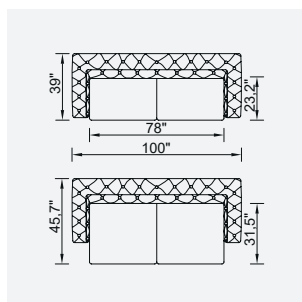

giovanni

- Bed feature (Single Bed)
- Extended seats in depth (Single Bed)
- 35 density high-resilient seat foam
- Frame strengthened with ply-wood (10 year warranty compliance with European norms)
- Seating height 17,7" inç
- Sofa height 29,5" inç

Metal Leg Color

Wooden Based Color

4 Sofa