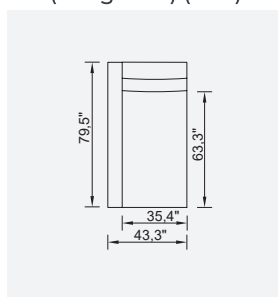

Relaxing Module (Long Arm) (Left)