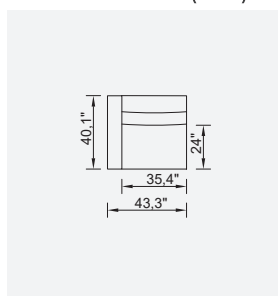

conrad

- 35 density high-resilient seat foam
- Frame strengthened with ply-Wooden (10 year warranty compliance with European norms)
- Modular structure provides unlimited options
- Seating height 16,1" inç
- Sofa height 28,7" inç

Wooden Based Color