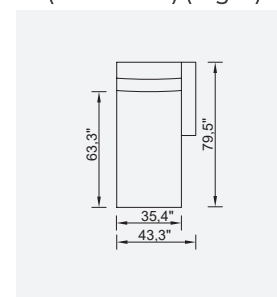

Relaxing Module (Short Arm) (Right)

OPTION 18