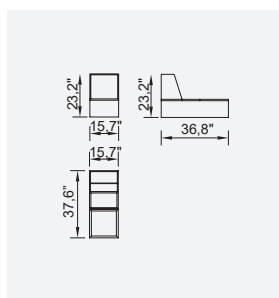

conrad

- 35 density high-resilient seat foam
- Frame strengthened with ply-Wooden (10 year warranty compliance with European norms)
- Modular structure provides unlimited options
- Seating height 16,1" inç
- Sofa height 28,7" inç

Relaxing Module (Long Arm) (Right)

Relaxing Module (Short Arm) (Left)

Relaxing Module (Short Arm) (Right)

Inter Coffee Table Module

Capella Armchair

OPTION 1

OPTION 2

OPTION 19