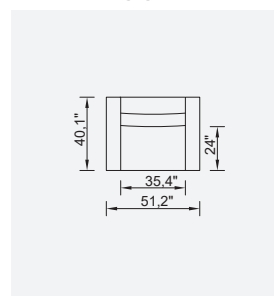

conrad

- 35 density high-resilient seat foam
- Frame strengthened with ply-Wooden (10 year warranty compliance with European norms)
- Modular structure provides unlimited options
- Seating height 16,1" inç
- Sofa height 28,7" inç

Wooden Based Color