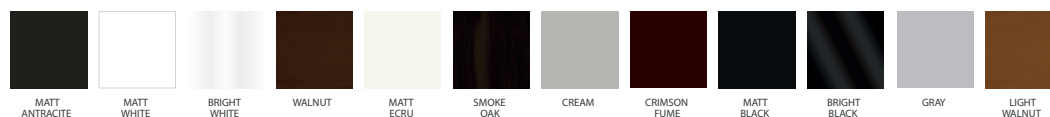

conrad

- 35 density high-resilient seat foam
- Frame strengthened with ply-Wooden (10 year warranty compliance with European norms)
- Modular structure provides unlimited options
- Seating height 16,1" inç
- Sofa height 28,7" inç

Wooden Based Color

Inter Module

Arm Module (Left)

Arm Module (Right)

1.5 Sofa

Corner Module

Pouf

Relaxing Module (Long Arm) (Left)