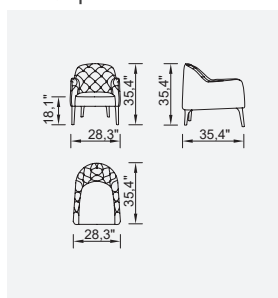

conrad

- 35 density high-resilient seat foam
- Frame strengthened with ply-Wooden (10 year warranty compliance with European norms)
- Modular structure provides unlimited options
- Seating height 16,1" inç
- Sofa height 28,7" inç

Wooden Based Color

Inter Module

Arm Module (Left)

Arm Module (Right)

1.5 Sofa

Corner Module

Pouf

Relaxing Module (Long Arm) (Left)

Relaxing Module (Long Arm) (Right)

Relaxing Module (Short Arm) (Left)

Relaxing Module (Short Arm) (Right)

Inter Coffee Table Module

Capella Armchair

OPTION 1

OPTION 2

OPTION 19