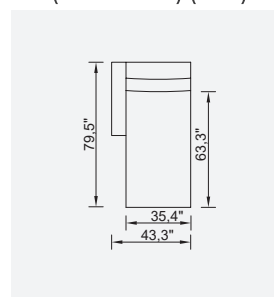

Relaxing Module (Short Arm) (Left)

OPTION 17