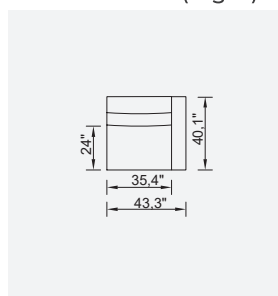

conrad

- 35 density high-resilient seat foam
- Frame strengthened with ply-Wooden (10 year warranty compliance with European norms)
- Modular structure provides unlimited options
- Seating height 16,1" inç
- Sofa height 28,7" inç

Wooden Based Color