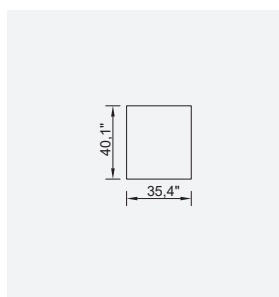

conrad

- 35 density high-resilient seat foam
- Frame strengthened with ply-Wooden (10 year warranty compliance with European norms)
- Modular structure provides unlimited options
- Seating height 16,1" inç
- Sofa height 28,7" inç

Wooden Based Color

Pouf