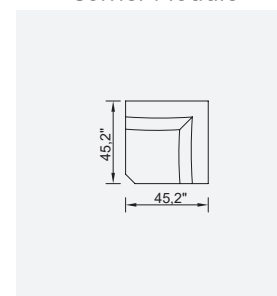

Corner Module