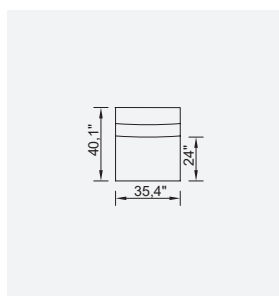

conrad

- 35 density high-resilient seat foam
- Frame strengthened with ply-Wooden (10 year warranty compliance with European norms)
- Modular structure provides unlimited options
- Seating height 16,1" inç
- Sofa height 28,7" inç

Wooden Based Color