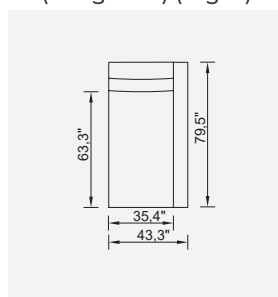

Relaxing Module (Long Arm) (Right)

OPTION 19