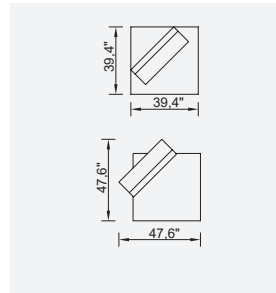

cavalli

- Bed feature (DSS mechanism)
- Extended seats in depth (DSS mechanism)
- 35 density high-resilient seat foam
- **HYPER sponge on the back**
- Frame strengthened with ply-Wooden
(10 year warranty compliance with European norms)
- Modular stucture provides unlimited options
- Seating height 16,5" inç
- Sofa height 33,4" inç

Arm Module (Left)

Arm Module (Right)

Corner Module

Inter Angled Module

Angled Module (Left)

Angled Module (Right)

Inter Module

Pouf