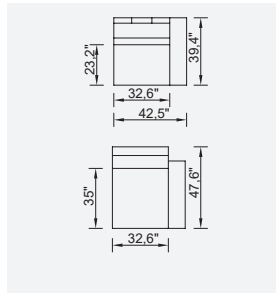

cavalli

- Bed feature (DSS mechanism)
- Extended seats in depth (DSS mechanism)
- 35 density high-resilient seat foam
- **HYPER sponge on the back**
- Frame strengthened with ply-Wooden
(10 year warranty compliance with European norms)
- Modular stucture provides unlimited options
- Seating height 16,5" inç
- Sofa height 33,4" inç

Arm Module (Left)

Arm Module (Right)

Corner Module

Inter Angled Module

Angled Module (Left)

Angled Module (Right)

Inter Module

Pouf