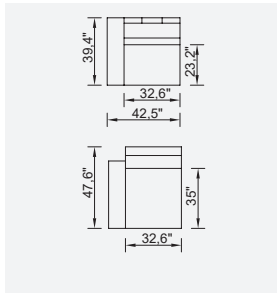

cavalli

- Bed feature (DSS mechanism)
- Extended seats in depth (DSS mechanism)
- 35 density high-resilient seat foam
- **HYPER sponge on the back**
- Frame strengthened with ply-Wooden
(10 year warranty compliance with European norms)
- Modular stucture provides unlimited options
- Seating height 16,5" inç
- Sofa height 33,4" inç

Arm Module (Left)

Arm Module (Right)

Corner Module

Inter Angled Module

Angled Module (Left)

Angled Module (Right)

Inter Module

Pouf