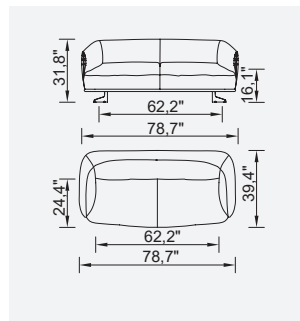

california

- 35 density high-resilient, seat foam
- Goose feather padded back and arm
- Frame strengthened with ply-Wooden
  (10 year warranty compliance with European norms)
- Seating height 16,1" inç
- Sofa height 31,8" inç

Metal Leg Color

Wooden Based Color