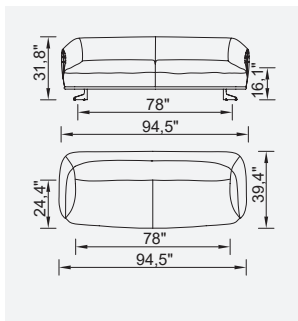

california

- 35 density high-resilient, seat foam
- Goose feather padded back and arm
- Frame strengthened with ply-Wooden
  (10 year warranty compliance with European norms)
- Seating height 16,1" inç
- Sofa height 31,8" inç

Metal Leg Color

Wooden Based Color

4 Sofa