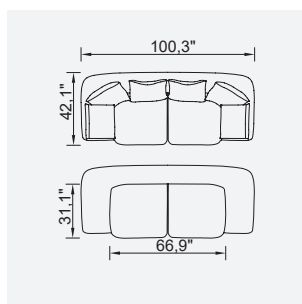

bugatti evo

- 35 density high-resilient, seat foam
- Goose feather padded back and arm
- Frame strengthened with ply-Wooden
  (10 year warranty compliance with European norms)
- Seating height 16,5" inç
- Sofa height 30,3" inç

Wooden Based Color