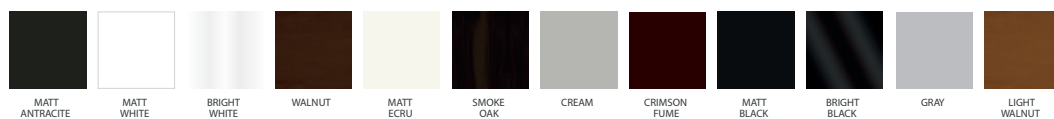

# bugatti evo

- 35 density high-resilient, seat foam
- Goose feather padded back and arm
- Frame strengthened with ply-Wooden  
( 10 year warranty compliance with European norms )
- Seating height 16,5" inç
- Sofa height 30,3" inç

## Wooden Based Color

4 Sofa

3 Sofa

Galileo Armchair