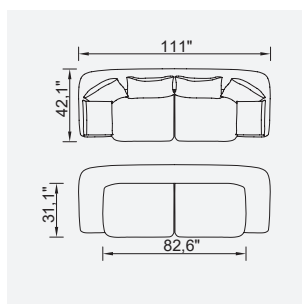

bugatti evo

- 35 density high-resilient, seat foam
- Goose feather padded back and arm
- Frame strengthened with ply-Wooden
  (10 year warranty compliance with European norms)
- Seating height 16,5" inç
- Sofa height 30,3" inç

Wooden Based Color

4 Sofa