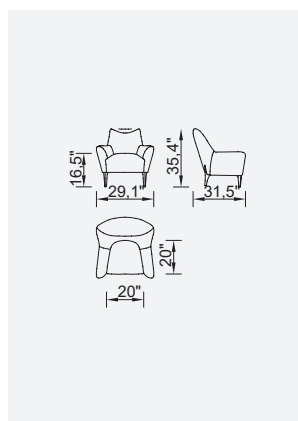

Paris Armchair