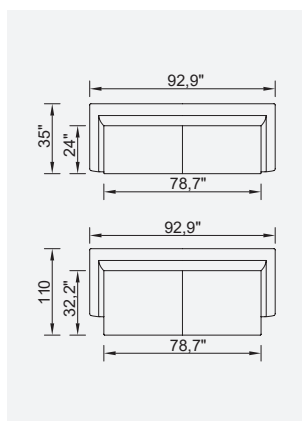

aston villa

- Bed feature (Single Bed)
- Extended seats in depth (Single Bed)
- 35 density high-resilient seat foam
- Frame strengthened with ply-Wooden
- **HYPER sponge on the back**
- Frame strengthened with ply-Wooden
  (10 year warranty compliance with European norms)
- Seating height 16,1" inç
- Sofa height 29,5" inç

Metal Leg Color

Wooden Based Color

4 Sofa