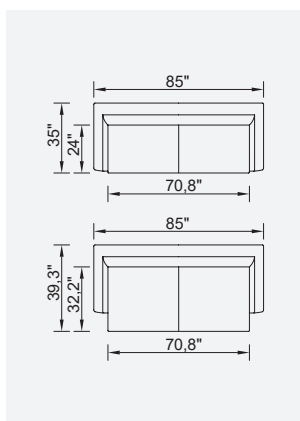

aston villa

- Bed feature (Single Bed)
- Extended seats in depth (Single Bed)
- 35 density high-resilient seat foam
- Frame strengthened with ply-Wooden
- **HYPER sponge on the back**
- Frame strengthened with ply-Wooden
  (10 year warranty compliance with European norms)
- Seating height 16,1" inç
- Sofa height 29,5" inç

Metal Leg Color

Wooden Based Color

3 Sofa